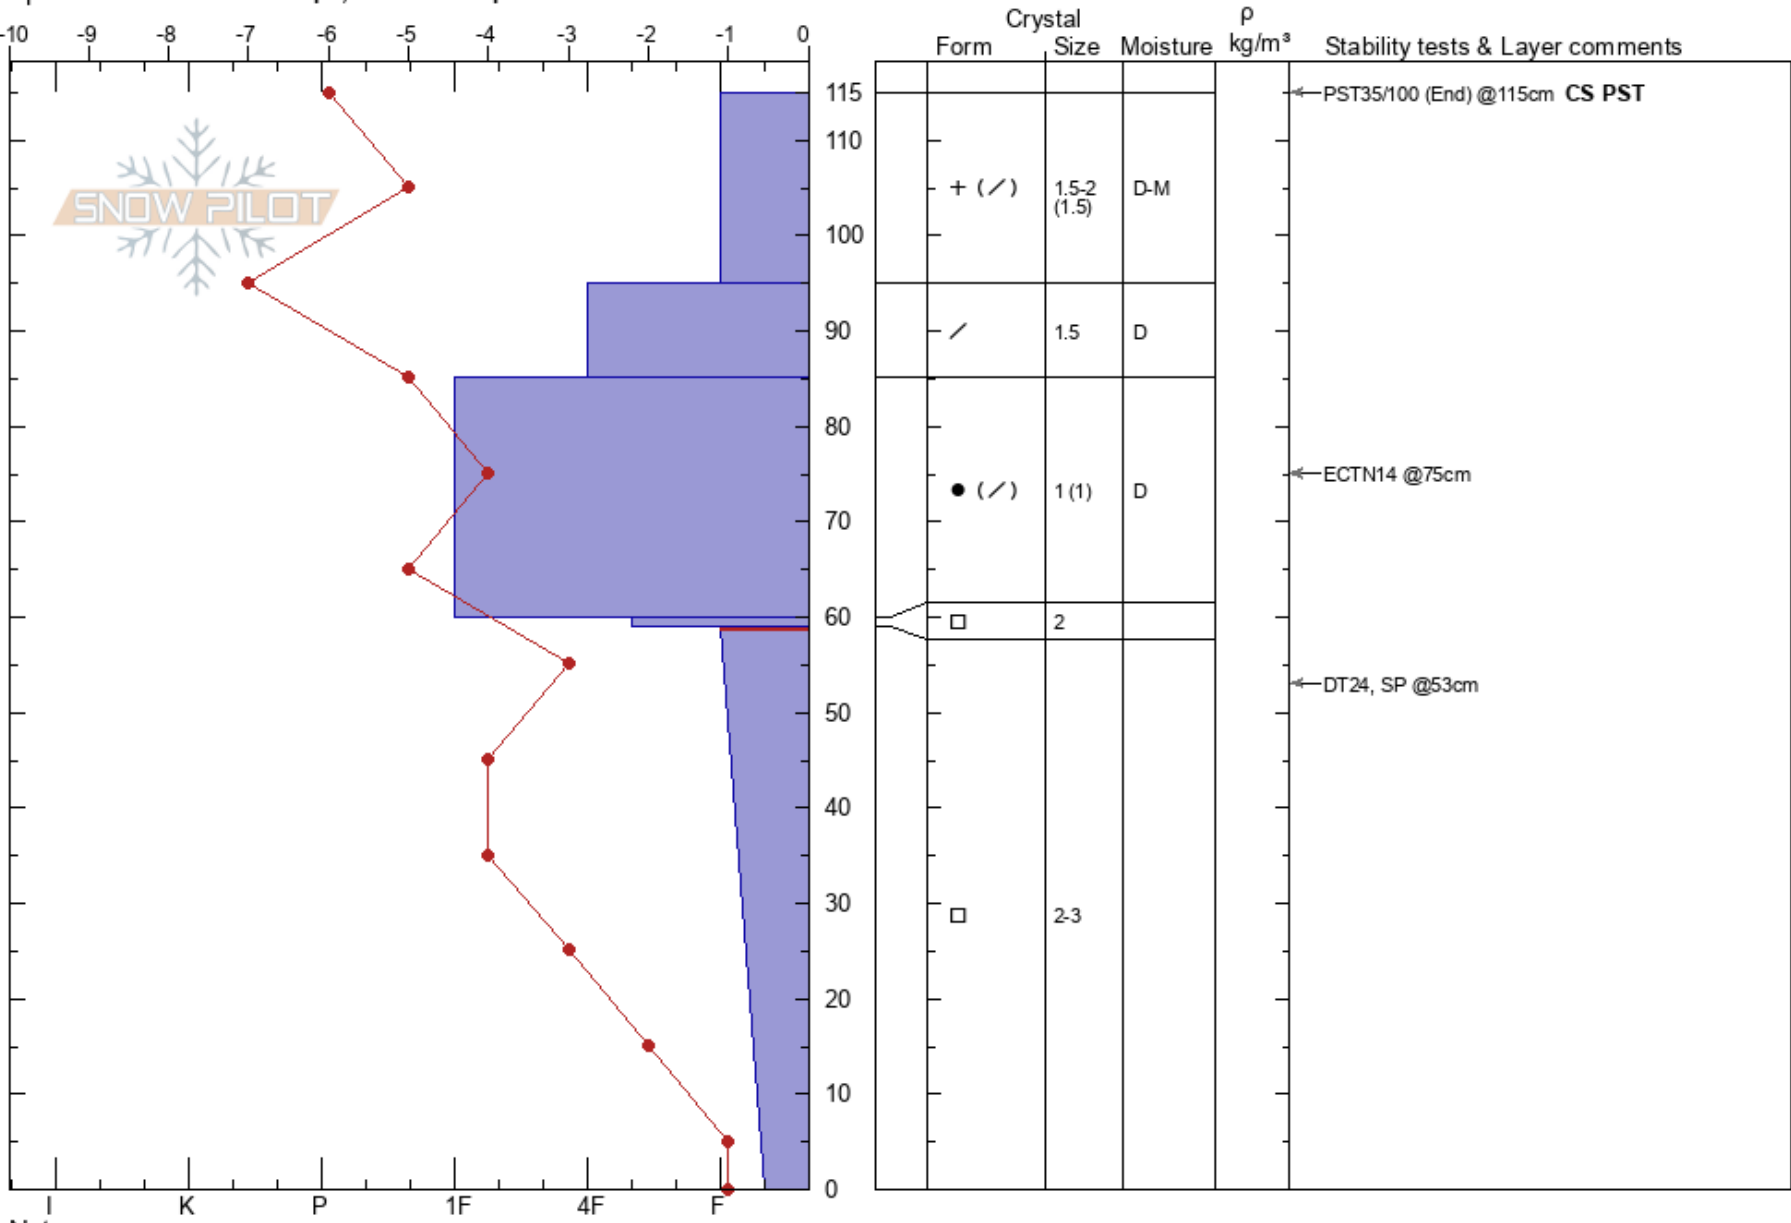

**Hyalite CR**  
**Gallatin Range-N**  
**MT**  
 Elevation: **9216 ft**  
 Aspect:  
 Specifics: **Ski tracks on slope; We skied slope**

**J. A.**  
**01/13/2021 - 1:29pm**  
 Co-ord: **45.40825N, -110.96219W**  
 Slope Angle:  
 Wind Loading: **yes**

Stability:  
 Air Temperature: **-5°C**  
 Sky Cover: **FEW**  
 Precipitation: **NO**  
 Wind: **SW Moderate**

HS: **115**  
 PF: **20** 59-0cm: Problematic layer  
 PS: **40**

Notes: Severe wind event. Significant downfall throughout the area in the late afternoon.