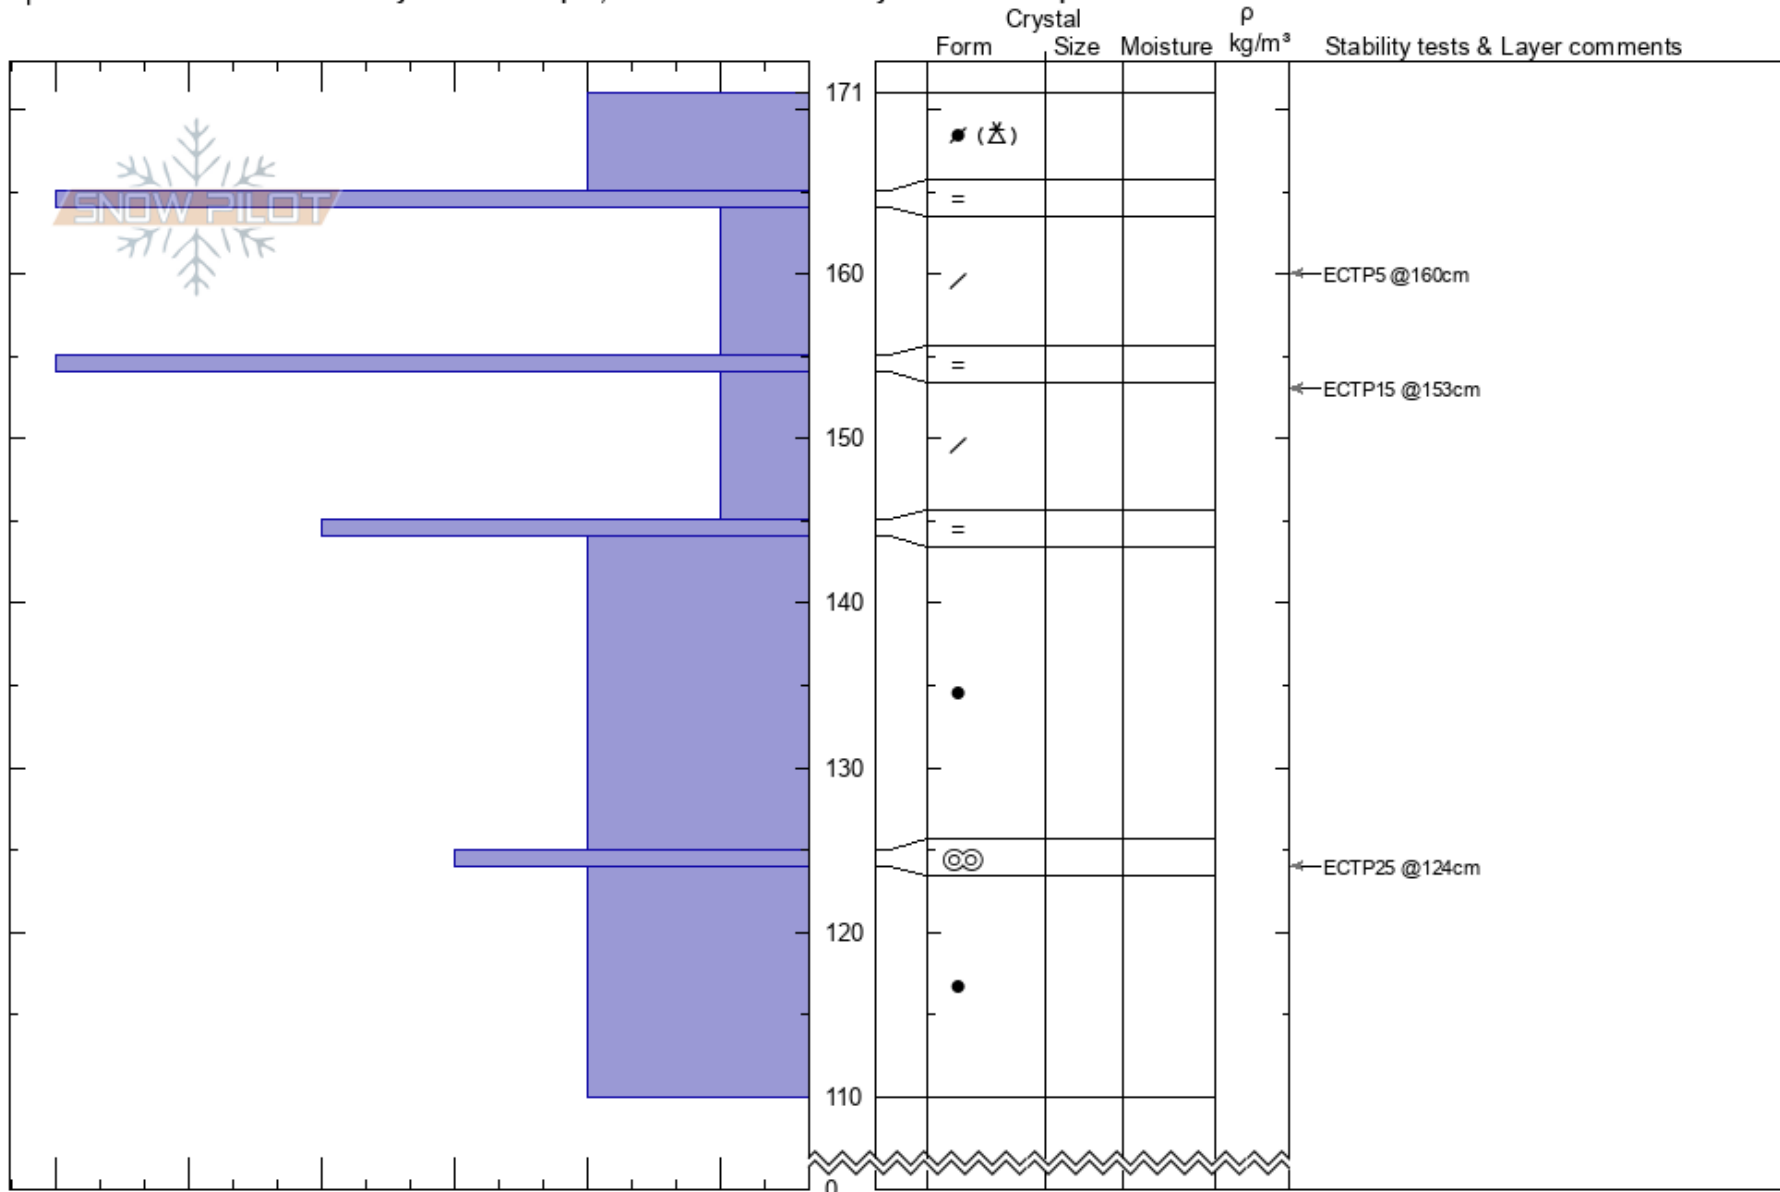

Brushy Fork 01/13/21

Travis Craft

Stability:

HS: 171

Layer Notes:

Bitterroot

01/13/2021 - 12:00pm

Air Temperature: -6°C

PF: 40

MT

Co-ord:

Sky Cover: BKN

Elevation: 7100 ft

Slope Angle: 20°

Precipitation: S-1

Aspect: 34°

Wind Loading: previous

Wind: SW Gale Force

Specifics: Recent avalanche activity on similar slopes; Recent avalanche activity on different slopes

Notes: