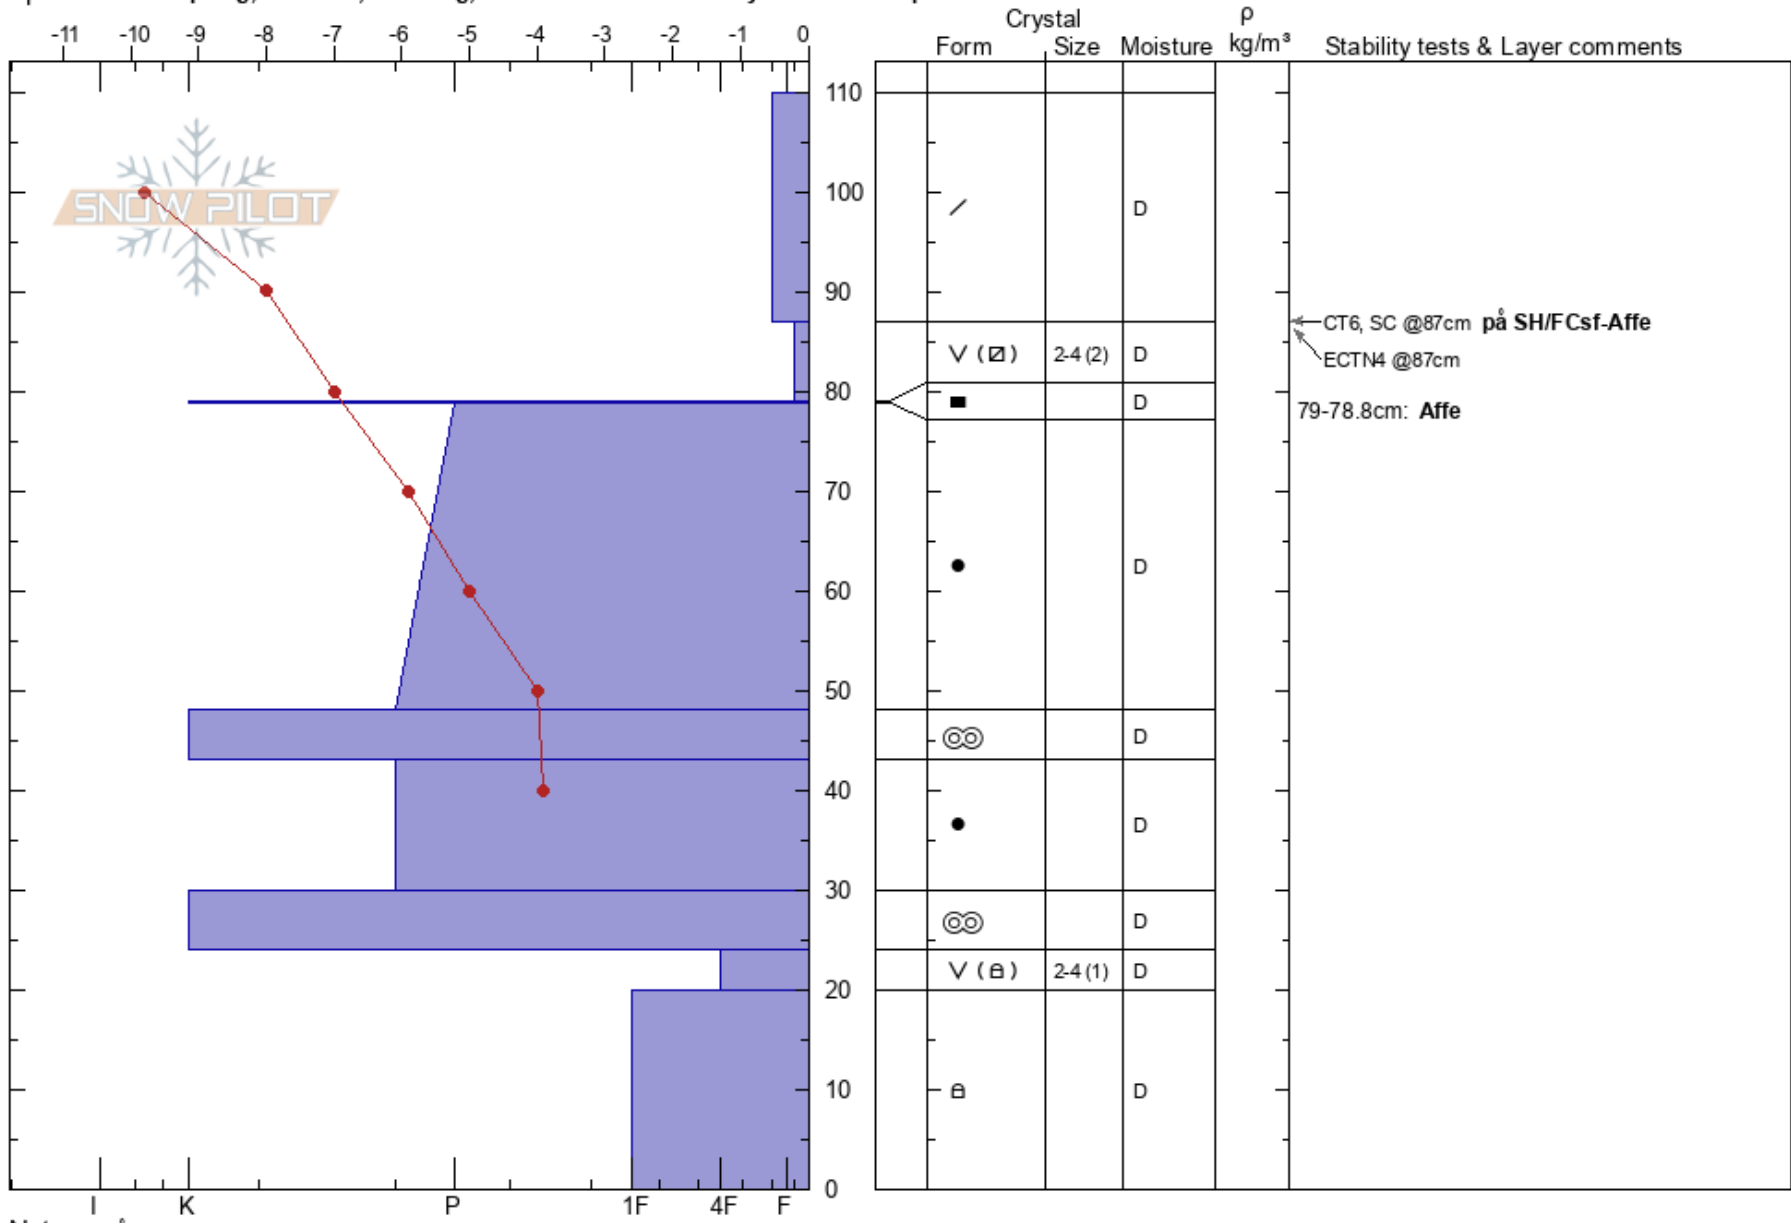

Kariknallen S
Funäsfjällen
Sweden
 Elevation: **952 m**
 Aspect:

John Wilcoxon
 13/01/2021 - 11:19
 Co-ord: **33V 364884E 6946611N**
 Slope Angle: **18°**
 Wind Loading: **yes**

Stability: **poor**
 Air Temperature: **-11.8°C** PF: **20**
 Sky Cover: **OVC**
 Precipitation: **S-1**
 Wind: **E Light Breeze**

Layer Notes:
 87-79cm: Problematic layer
 79-78.8cm: **Affe**

Specifics: Collapsing, localized; Cracking; Recent avalanche activity on similar slopes

Notes: Mål: Bedöm Drevsnöflak