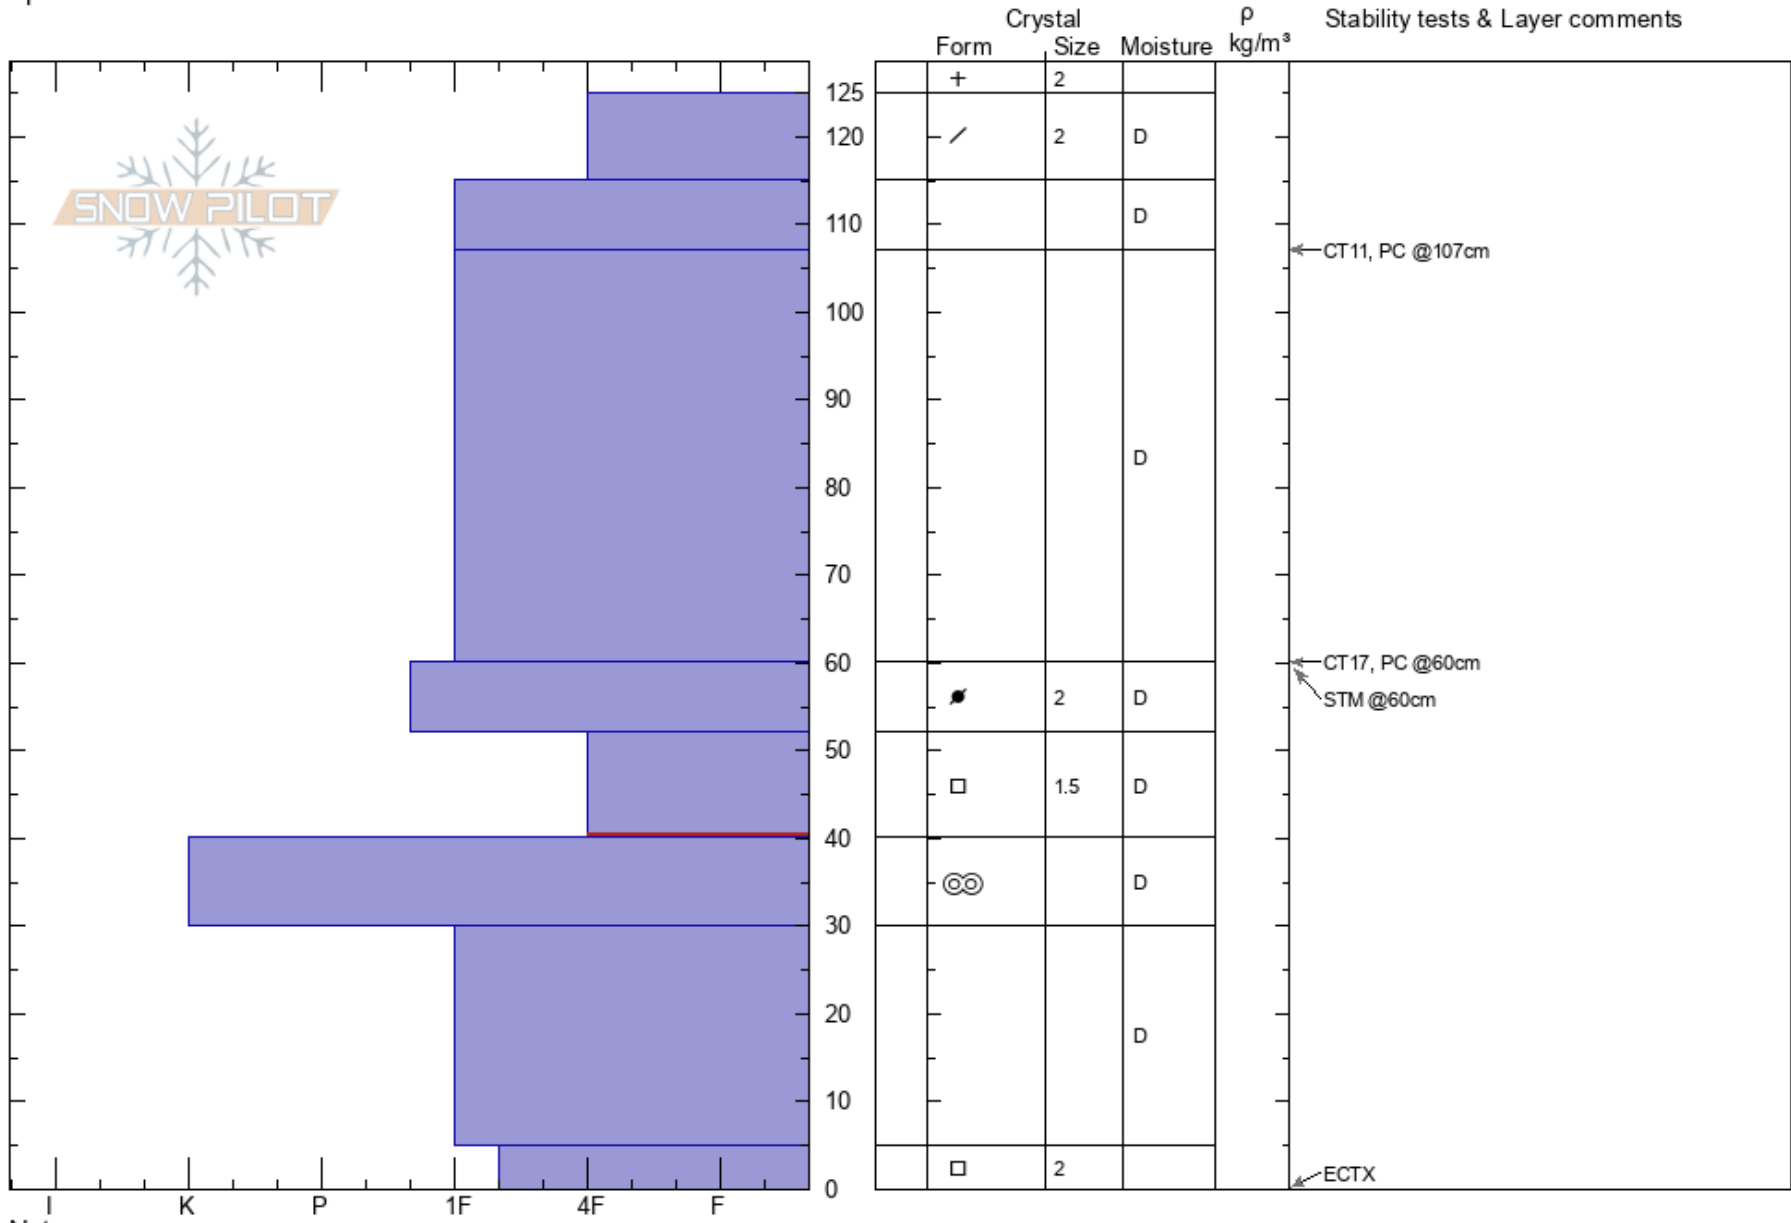

East Fork Road
 purcell
 BC
 Elevation: 2350 m
 Aspect: 10°
 Specifics:

Amy McDonald
 21/11/2020 - 11:30
 Co-ord:
 Slope Angle: 30°
 Wind Loading: **yes**

Stability:
 Air Temperature:
 Sky Cover: **FEW**
 Precipitation: **NO**
 Wind: **SW Light Breeze**

HS: 125
 Layer Notes:
 52-40cm: Problematic layer

Notes: Wind loaded feature in TL. Smooth ground cover.