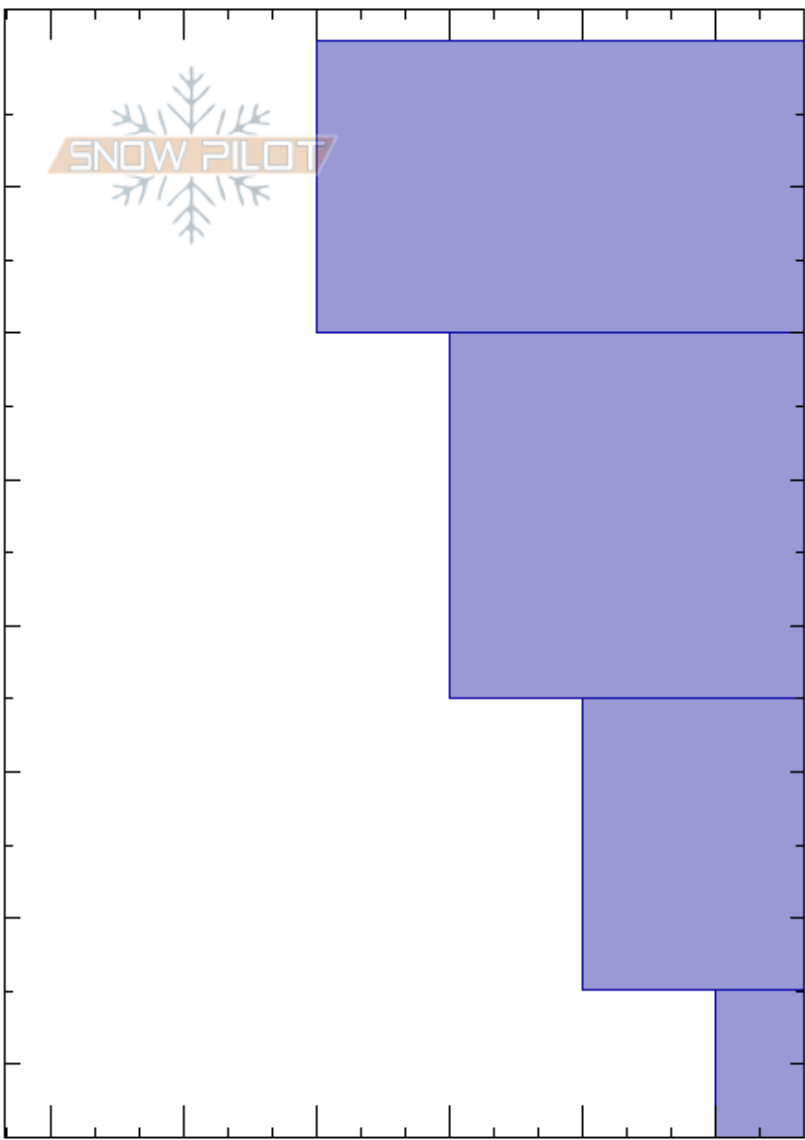

Coon Hill
Vail/Summit County
CO
 Elevation: **11734 ft**
 Aspect: **N**
 Specifics: **We skied slope**

Mike Floyd
11/20/2020 - 12:30pm
 Co-ord: **39.68526N, -105.93757W**
 Slope Angle: **15°**
 Wind Loading:

Stability: **fair**
 Air Temperature: **3°C**
 Sky Cover: **FEW**
 Precipitation: **NO**
 Wind: **Calm**

HS: **75**
 PF: **10**
 PS: **0**
 Layer Notes: **65-75cm: Problematic layer**

Crystal Form	Crystal Size	Moisture	ρ kg/m ³	Stability tests & Layer comments
•	0.1			
•	0.1			
/	0.3			
/	0.3			
□	0.5-1			

← ECTP7 @75cm

Notes: I dug while Kreston watched