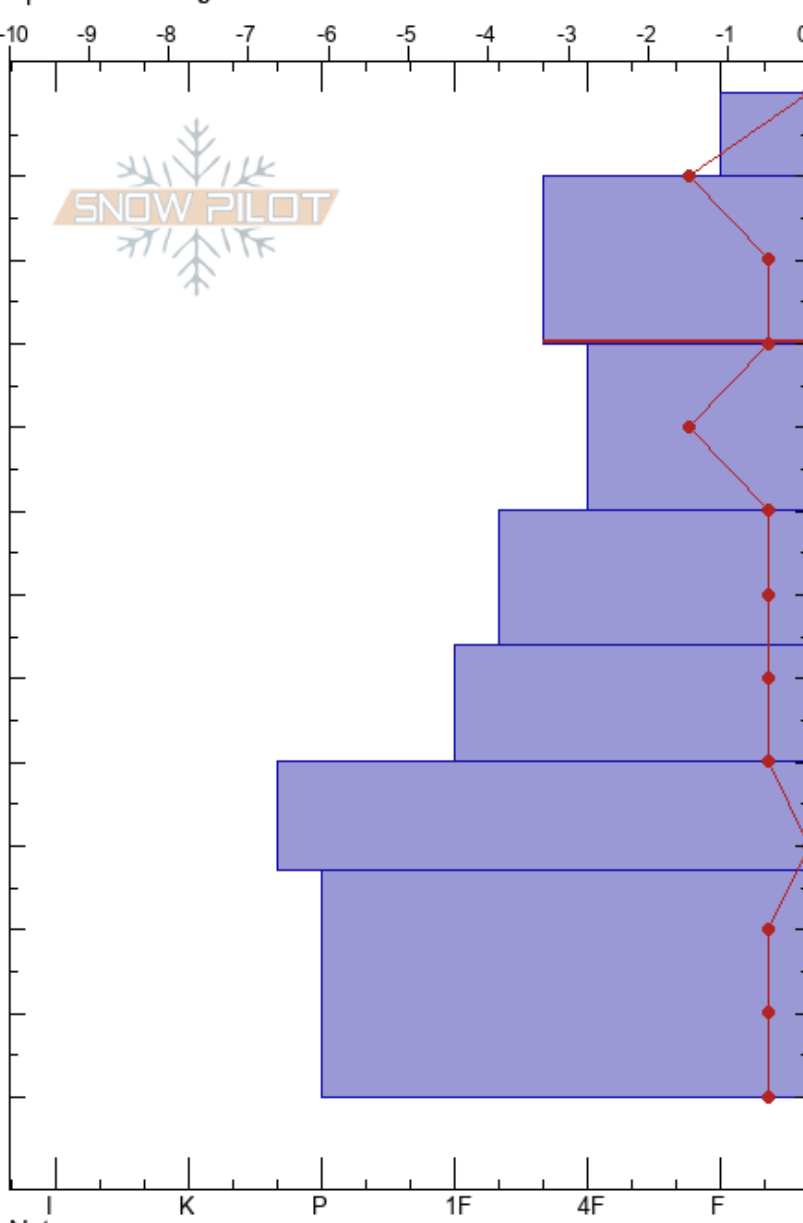

mariahs
Cardrona
New Zealand
 Elevation: **1821 m**
 Aspect: **45°**
 Specifics: Pit dug in a Ski Area

jackson Green
25/09/2020 - 13:00
 Co-ord: **-44.85964N, 168.94655W**
 Slope Angle: **30°**
 Wind Loading: **previous**

Stability: **HS: 160** Layer Notes:
 Air Temperature: **4°C** PF: **40** 10-30cm: Problematic layer
 Sky Cover: **X**
 Precipitation: **S-1**
 Wind: **Calm**

Form	Crystal		ρ kg/m ³	Stability tests & Layer comments
	Size	Moisture		
●	0.5	W-V		
○	2.5	W		← STV @10cm on MF
○	2	W		← STE @30cm on MF ← STH @30cm on MF
○	2	W		
○	1-1.5	M		
○	2	M		
○	2	M		