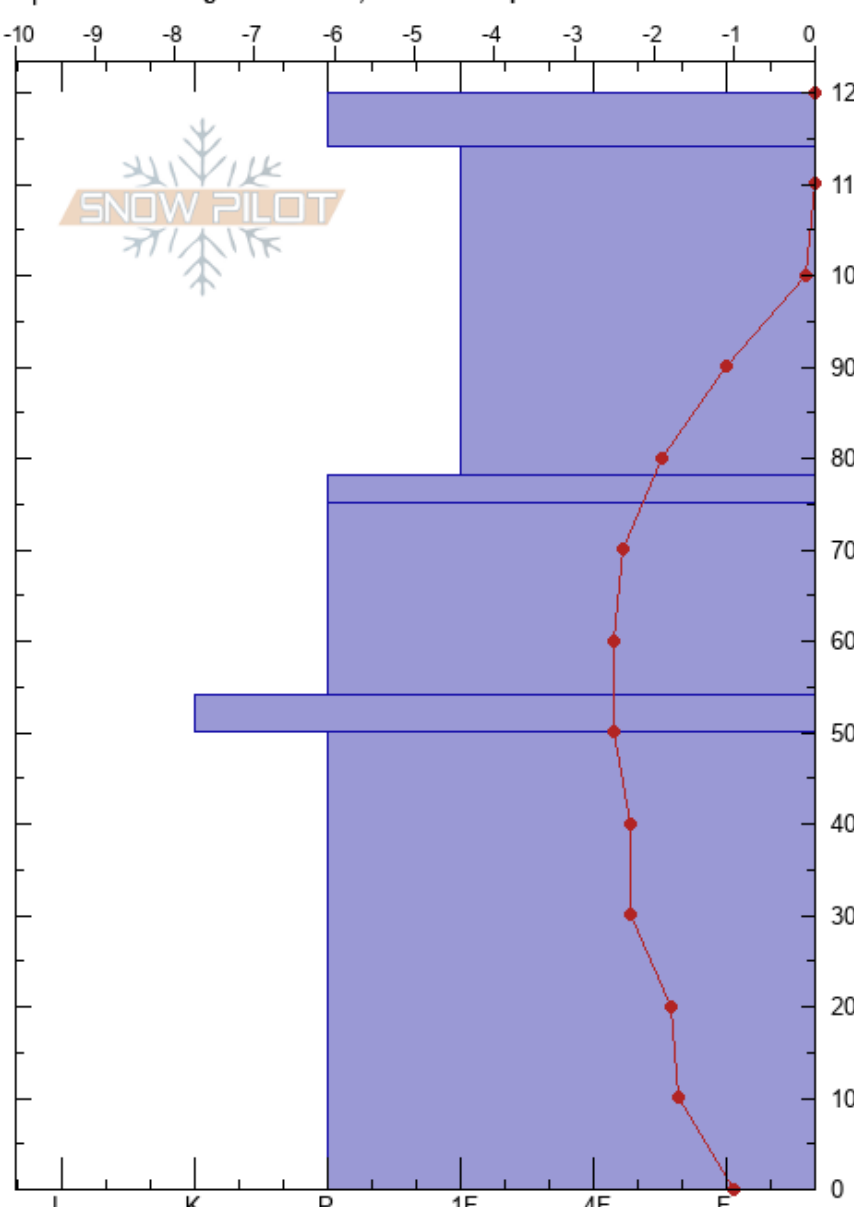

Stix
Cardrona
New Zealand
 Elevation: **1870 m**
 Aspect: **E**
 Specifics: **Pit dug in a Ski Area; We skied slope**

Josh Barrett
30/07/2020 - 13:16
 Co-ord:
 Slope Angle: **30°**
 Wind Loading: **no**

Stability: **Very Good** HS: **120** Layer Notes:
 Air Temperature: **2.6°C** PF: **5**
 Sky Cover: **OVC** PS: **2**
 Precipitation: **NO**
 Wind: **N Light Breeze**

Form	Crystal		ρ kg/m ³	Stability tests & Layer comments
	Size	Moisture		
○	2	M		
●	1	D-M		
○	2	M		
●	0.5	D		
○		M		
●		D		← CT24, RP @40cm