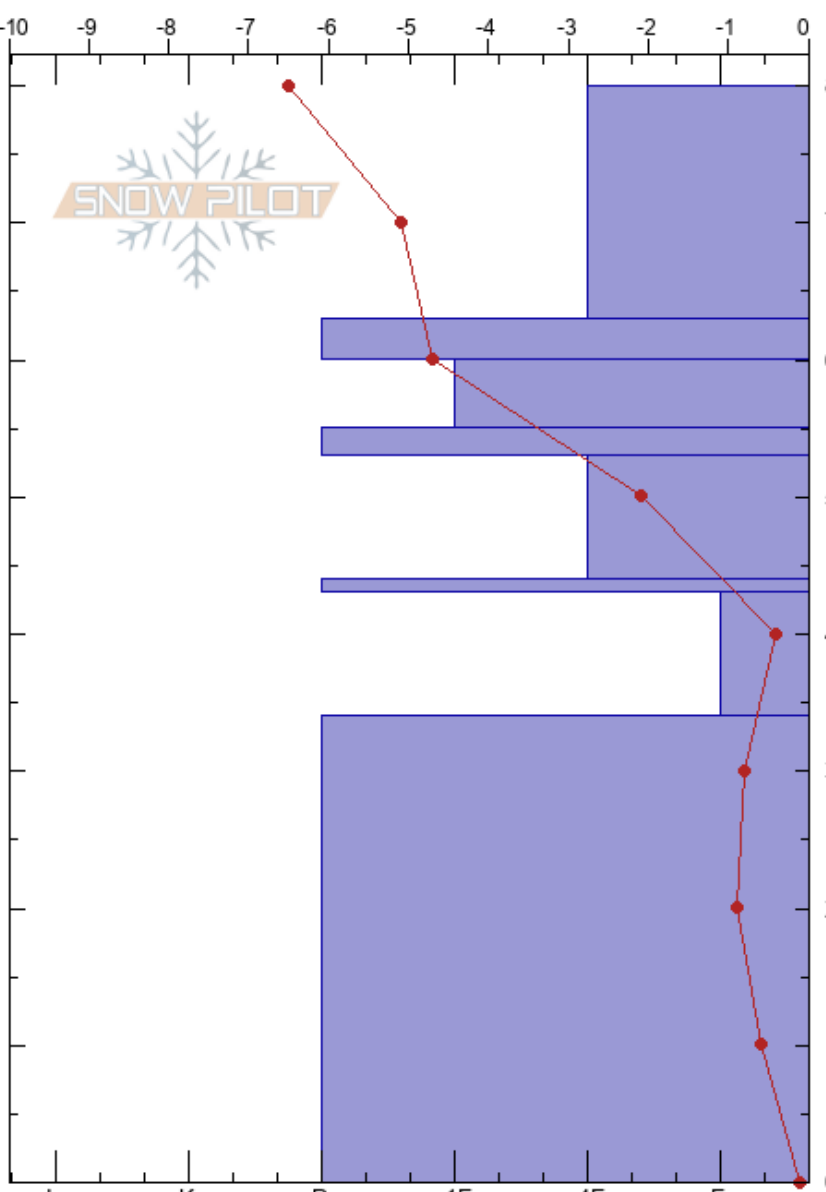

AB ARM L6
Cardrona
New Zealand
 Elevation: **1581 m**
 Aspect: **E**

Anna Brooke
 23/07/2020 - 11:30
 Co-ord: **-44.87803N, 168.95237W**
 Slope Angle: **28°**
 Wind Loading: **yes**

Stability:
 Air Temperature: **-6°C**
 Sky Cover: **SCT**
 Precipitation: **NO**
 Wind: **SW Moderate**

HS: **80**
 PF: **40**
 60-55cm: Problematic layer

Specifics: Recent activity on similar slopes

Form	Crystal		ρ kg/m ³	Stability tests & Layer comments
	Size	Moisture		
•	0.1			
•	0.1-0.1	D		
⊙⊙		W		
•		D		
⊙⊙		W		
□	0.1	D		
⊙⊙		W		
•	0.5	M		
•	0.5			

- ← CT1, RP @25cm
- ← ECTN12 @22cm
- ← CT25, RP @22cm
- ← ECTN4 @20cm
- ← CT16, RP @15cm
- ← ECTN3 @12cm

Notes: