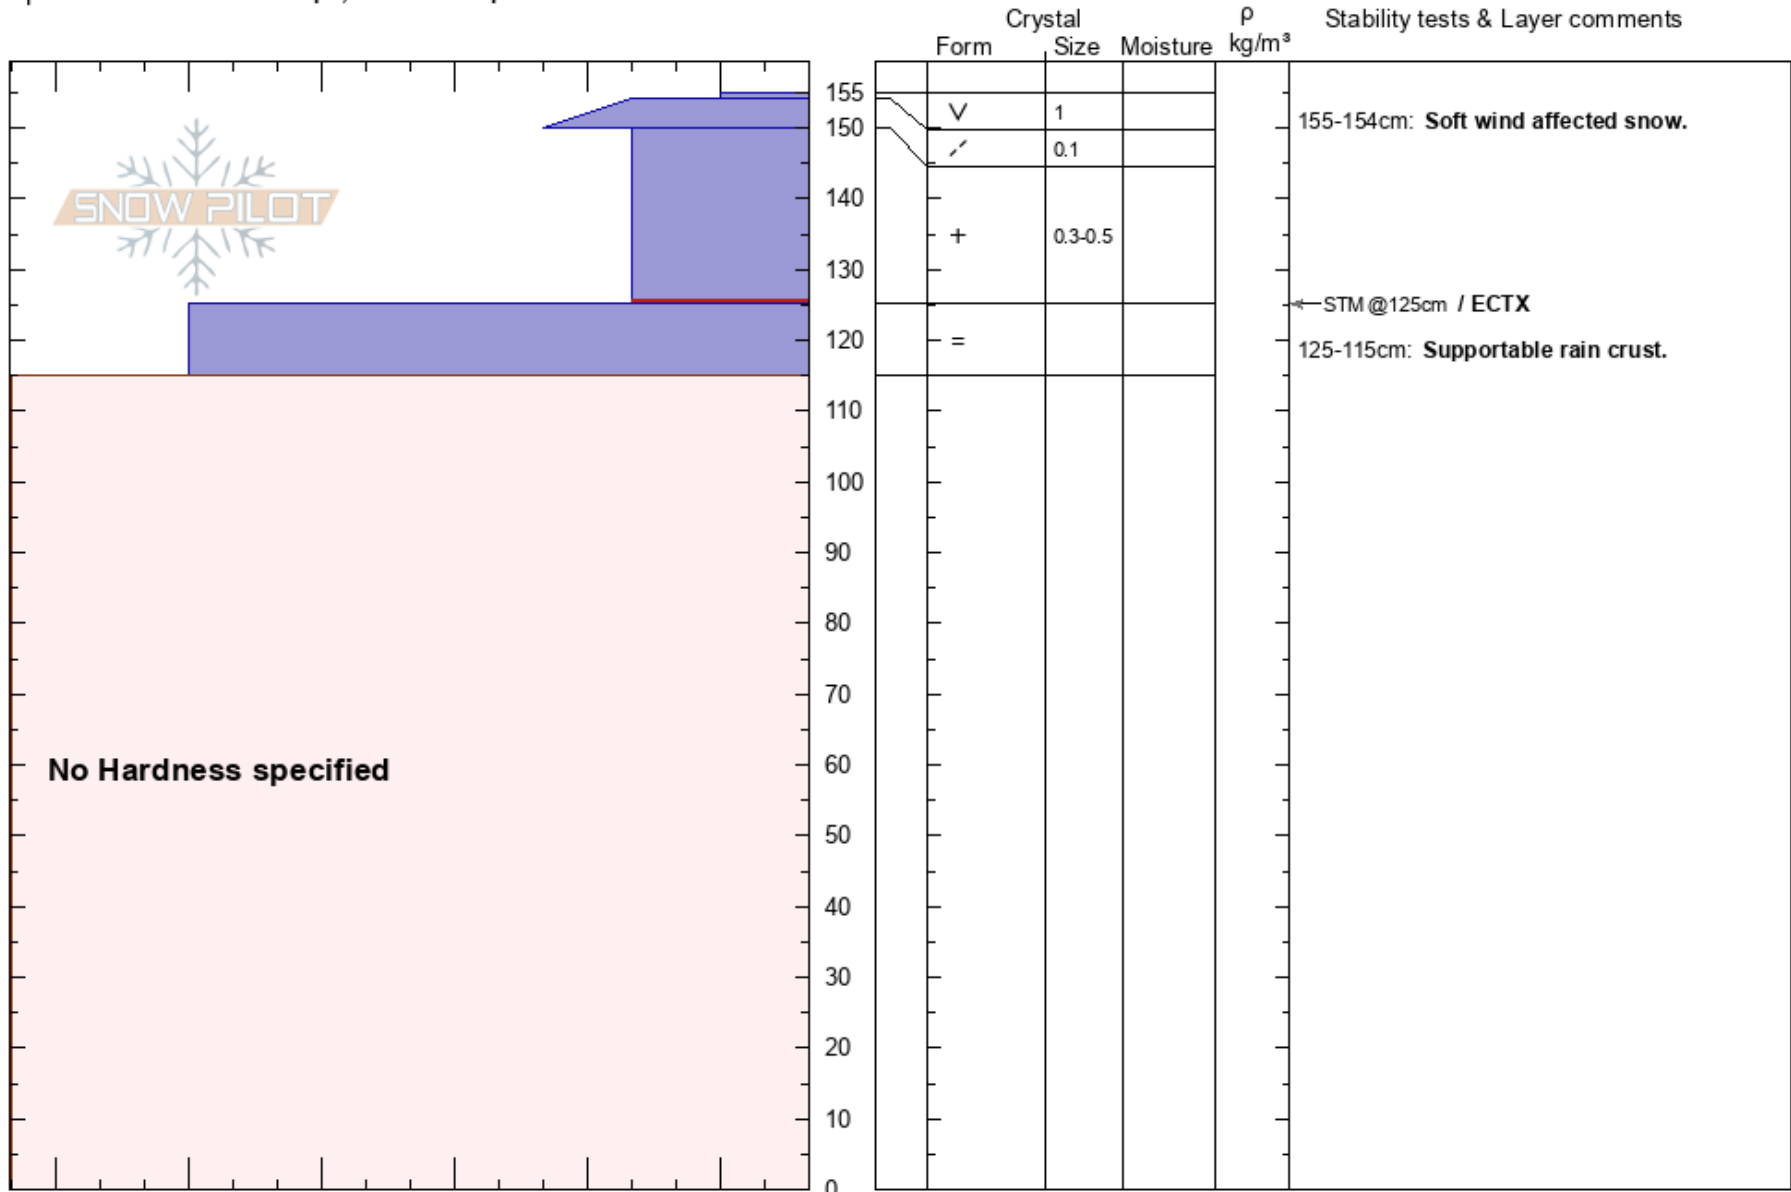

Upper Tasman Neve
 Aoraki/Mt Cook
 New Zealand
 Elevation: 2349 m
 Aspect: W
 Specifics: Ski tracks on slope; We skied slope

Shane Rathbun
 20/06/2020 - 11:19
 Co-ord: -43.51559S, 170.35103W
 Slope Angle: 15°
 Wind Loading:

Stability: **Good**
 Air Temperature:
 Sky Cover: **SCT**
 Precipitation: **NO**
 Wind: **Calm**

HS: 155
 PF: 25
 PS: 15
 Layer Notes:
 155-154cm: **Soft wind affected snow.**
 150-125cm: **Problematic layer**
 125-115cm: **Supportable rain crust.**