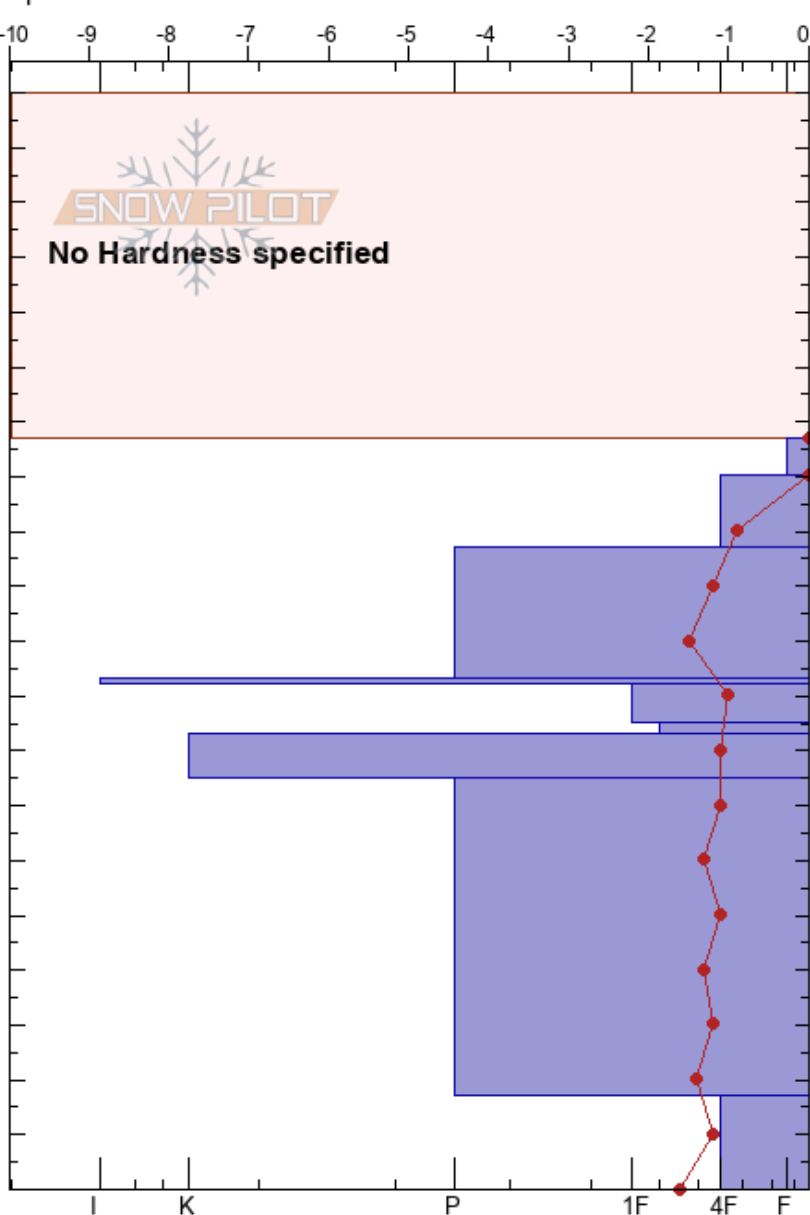

Л/о № 43
 Khibiny mountains
 Russia
 Elevation: 770 m
 Aspect: E
 Specifics:

Ilya Bulaev
 22/05/2020 - 11:30
 Co-ord: 67.66736N, 33.69435E
 Slope Angle: 34°
 Wind Loading:

Stability: HS: 200
 Air Temperature: 3°C PF: 18
 Sky Cover: CLR
 Precipitation: NO
 Wind: Calm

Layer Notes:

Height (cm)	Crystal		Moisture	ρ kg/m³	Stability tests & Layer comments
	Form	Size			
140	∅	(1)	W		
130	∅	1	M		
110	•	0.5	D		STE @117cm
90	∅	1	D		
80	∅ (B)	1-1.5	D		STM @83cm
70	∅	1-1.5	D		
40	B	1	D		
10	^	2-4	D		