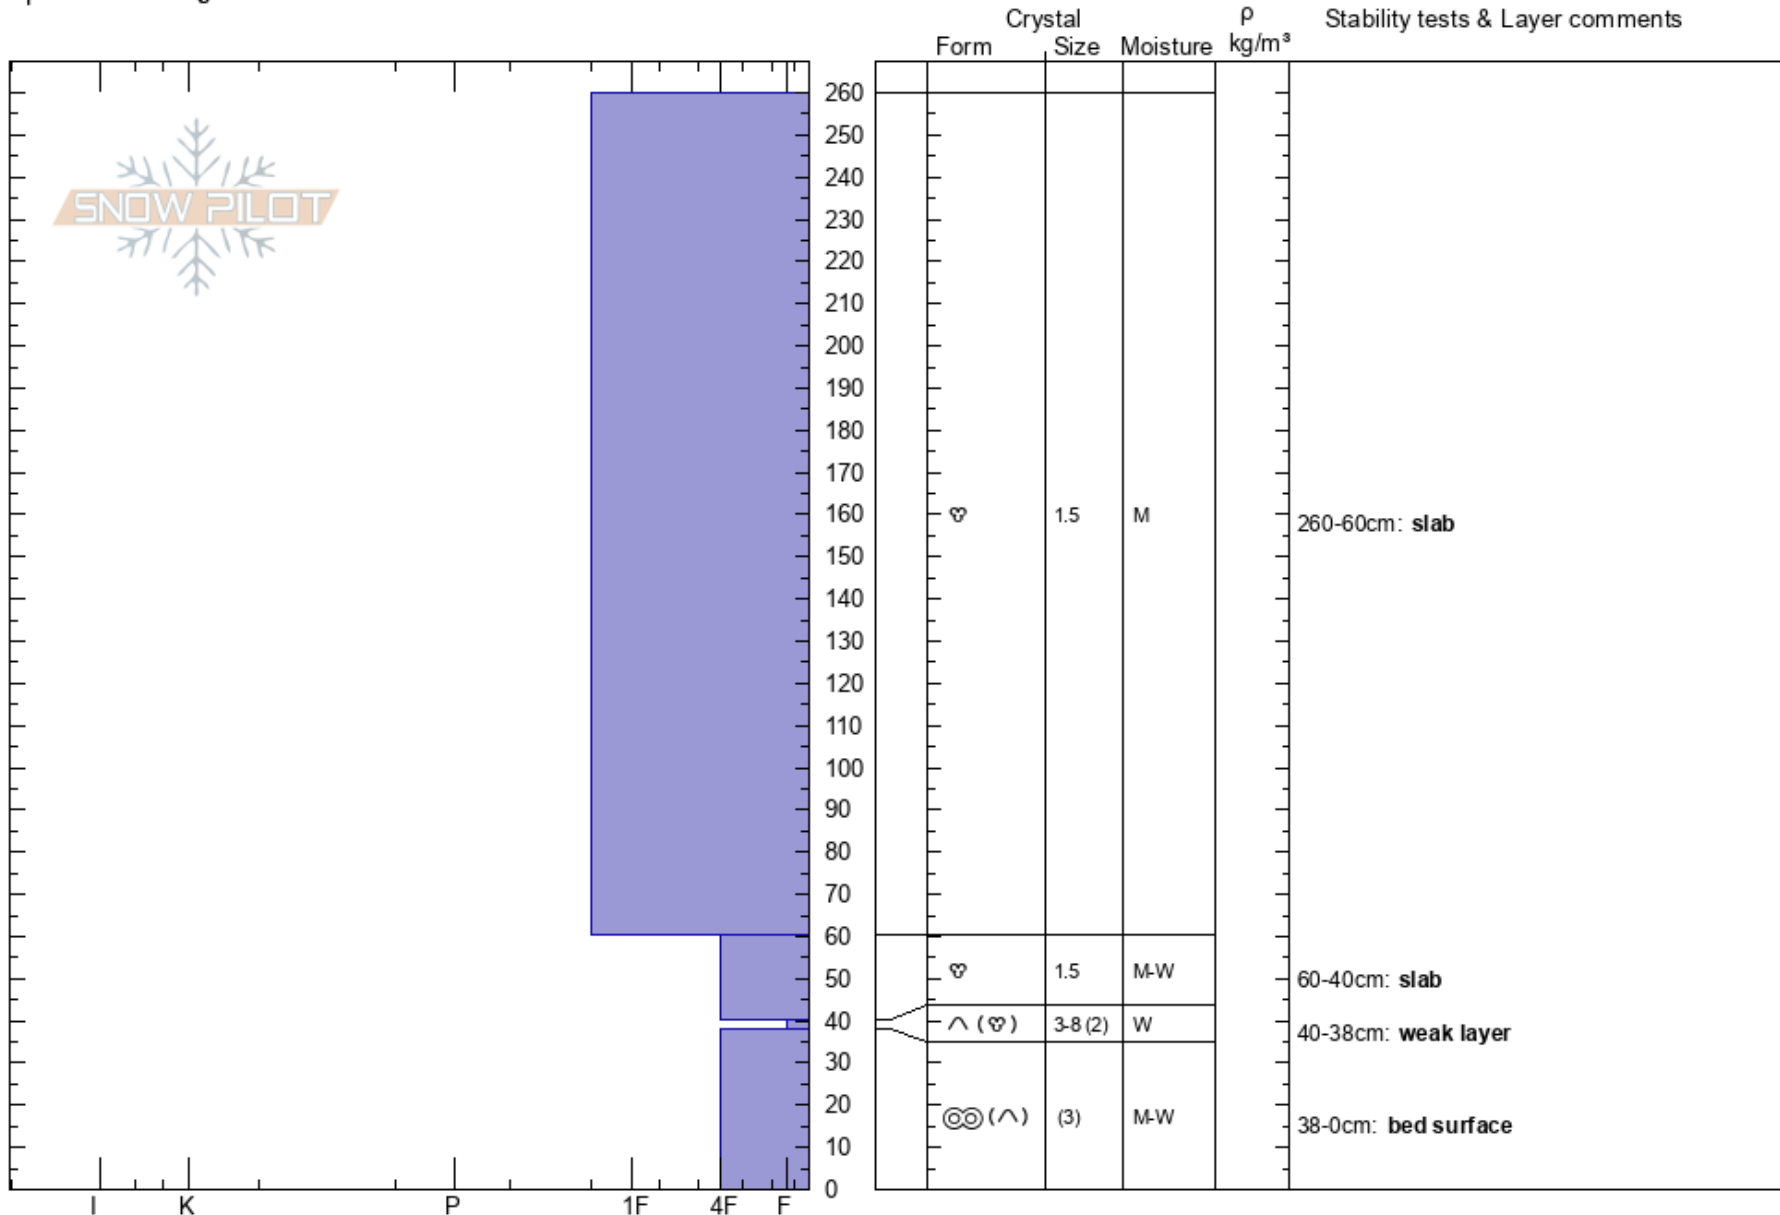

Pioneer Bowl
 Madison Range-N
 MT

Doug McCabe
 05/20/2020 - 9:30am
 Co-ord: 45.23416N, -111.45170W
 Slope Angle: 38°
 Wind Loading:

Stability:
 Air Temperature: 10°C
 Sky Cover: SCT
 Precipitation: NO
 Wind: SW Light Breeze

HS: 260
 Layer Notes:
 260-60cm: slab
 60-40cm: slab
 40-38cm: weak layer
 40-38cm: Problematic layer
 38-0cm: bed surface

Elevation: 2957 m
 Aspect: 45°
 Specifics: Pit dug in a Ski Area

Notes: Crown profile from a wet slab avalanche on 5-19-20. Profile by Doug McCabe and Neil Davies.