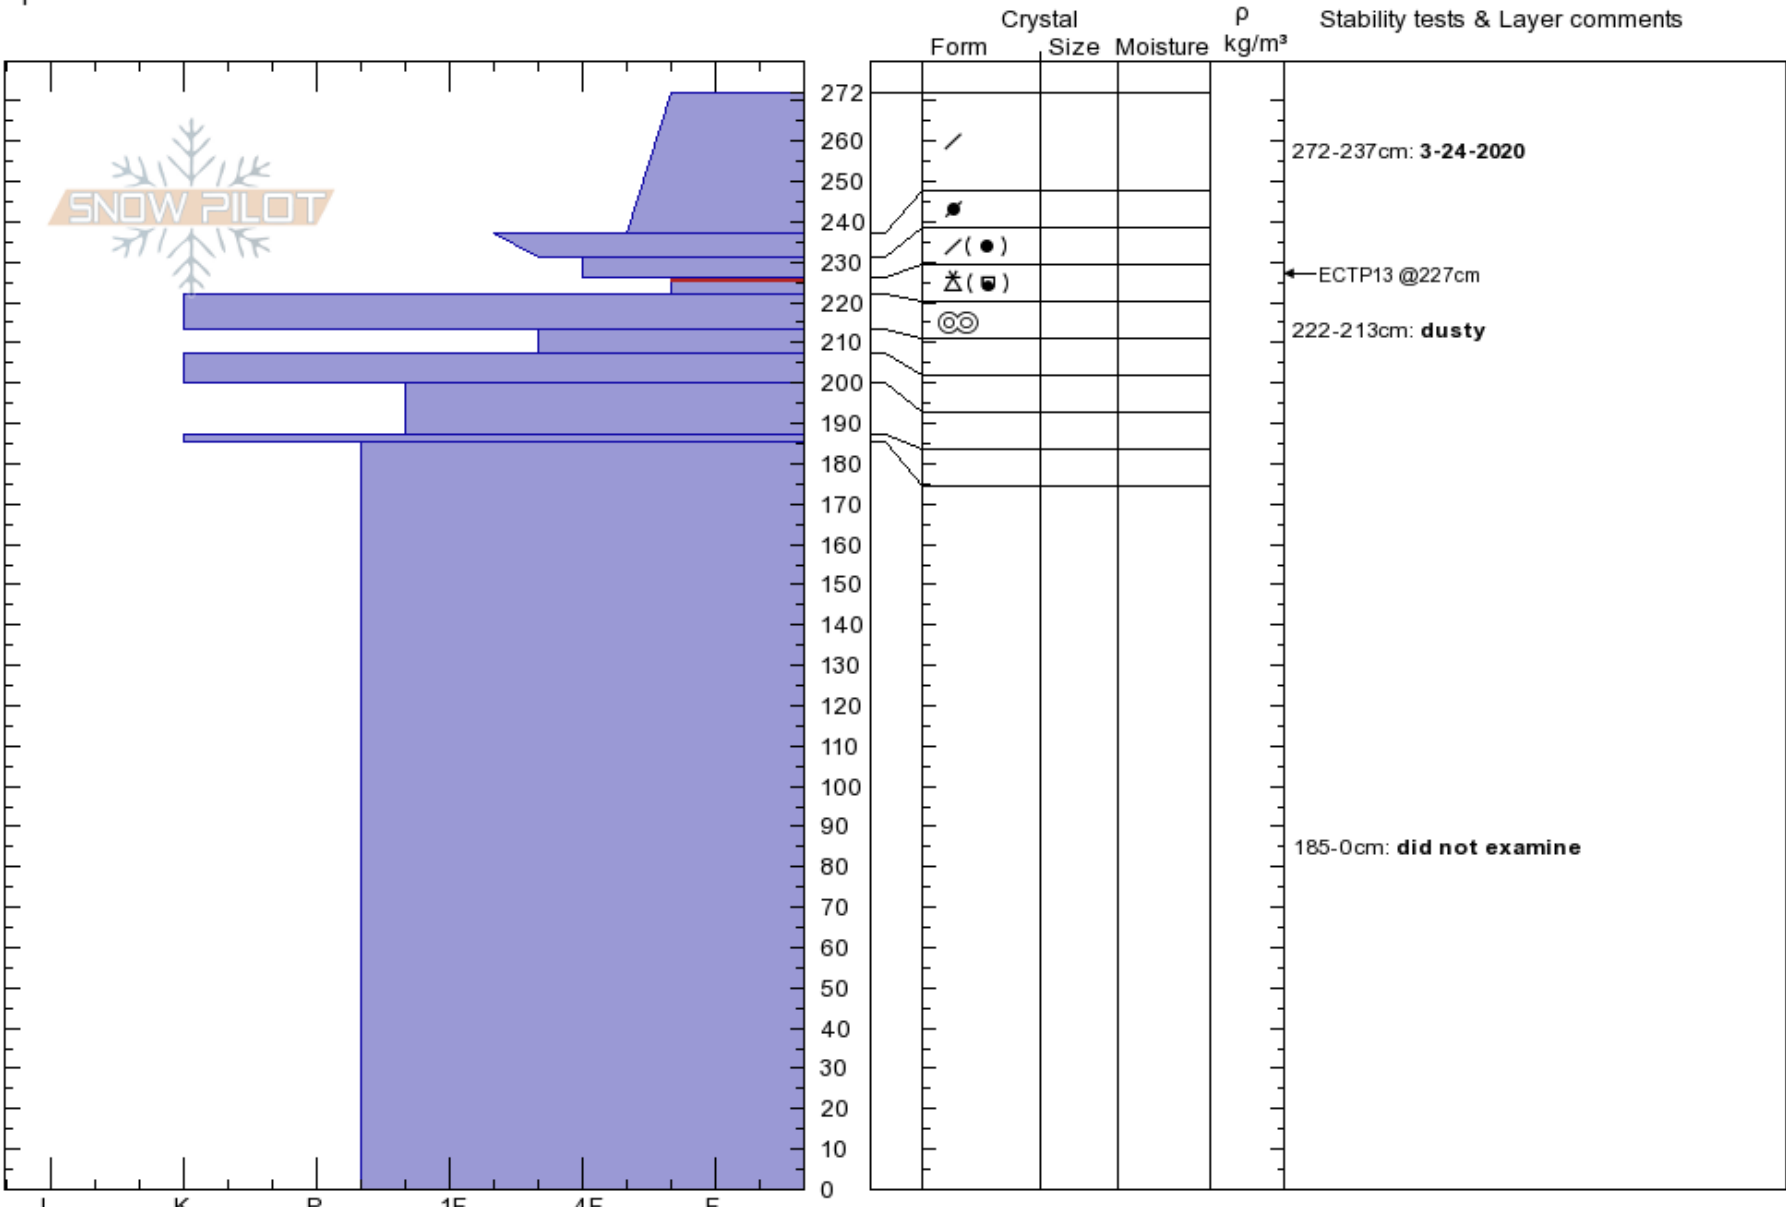

Blind Hollow
 Bear River Range
 UT
 Elevation: 8809 ft
 Aspect: SW
 Specifics:

toby weed
 03/25/2020 - 3:00pm
 Co-ord: 41.88371N, -111.64381W
 Slope Angle: 18°
 Wind Loading: yes

Stability: Fair
 Air Temperature:
 Sky Cover: OVC
 Precipitation: S1
 Wind: W Moderate

HS:272
 PF:50
 PS:20
 Layer Notes:
 272-237cm: 3-24-2020
 226-222cm: Problematic layer
 222-213cm: dusty
 185-0cm: did not examine

Notes: