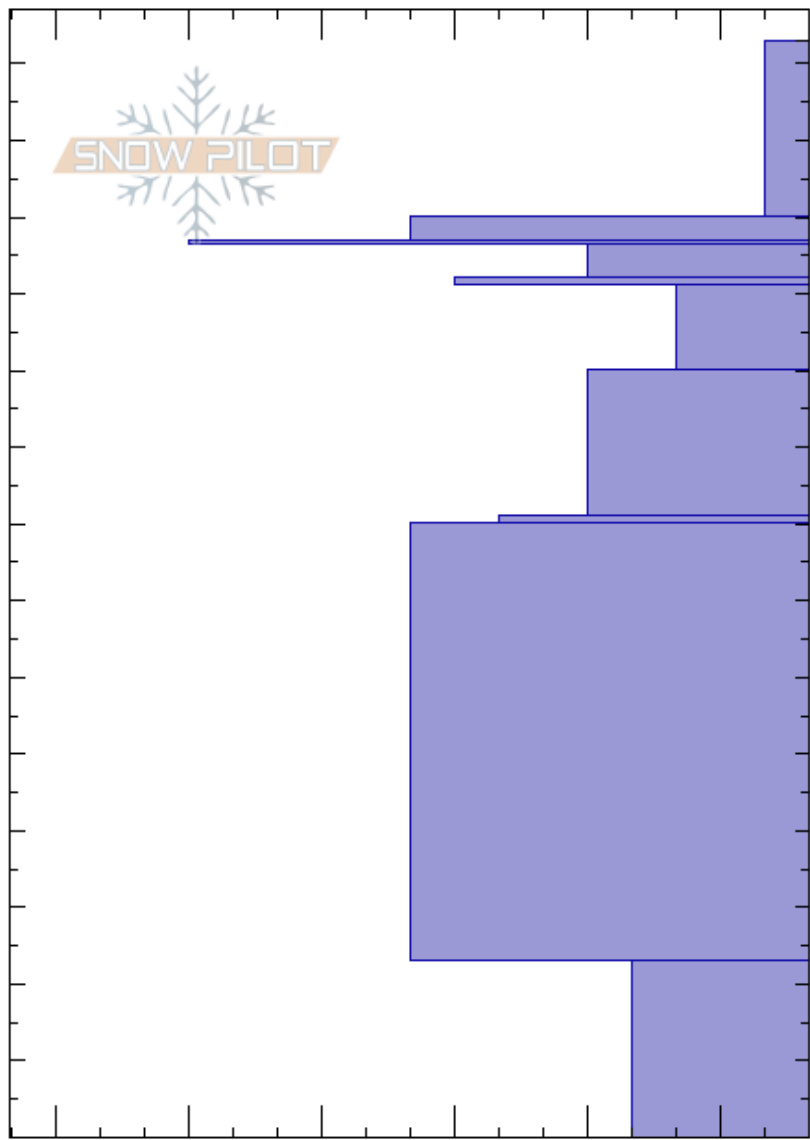

03/25/20 S Bitterroot  
 Bitterroot  
 MT  
 Elevation: 7290 ft  
 Aspect: 300°  
 Specifics:

Travis Craft  
 03/25/2020 - 1:30pm  
 Co-ord: 45.40230N, -113.56020W  
 Slope Angle: 15°  
 Wind Loading:

Stability:  
 Air Temperature: -5°C  
 Sky Cover: OVC  
 Precipitation: S1  
 Wind: Calm  
 HS:143  
 Layer Notes:

Height (ft)	Crystal		Moisture	ρ kg/m³	Stability tests & Layer comments
	Form	Size			
143					
140					
130	+(⋈)		D		
120	⊙⊙				
115	■				
110	⊠				
105	⊙⊙				
100	⊠				
90	●				
80	⊙⊙				
50	●				
10	∧	2-4			

← PST52/130 (End) @22cm

Notes: