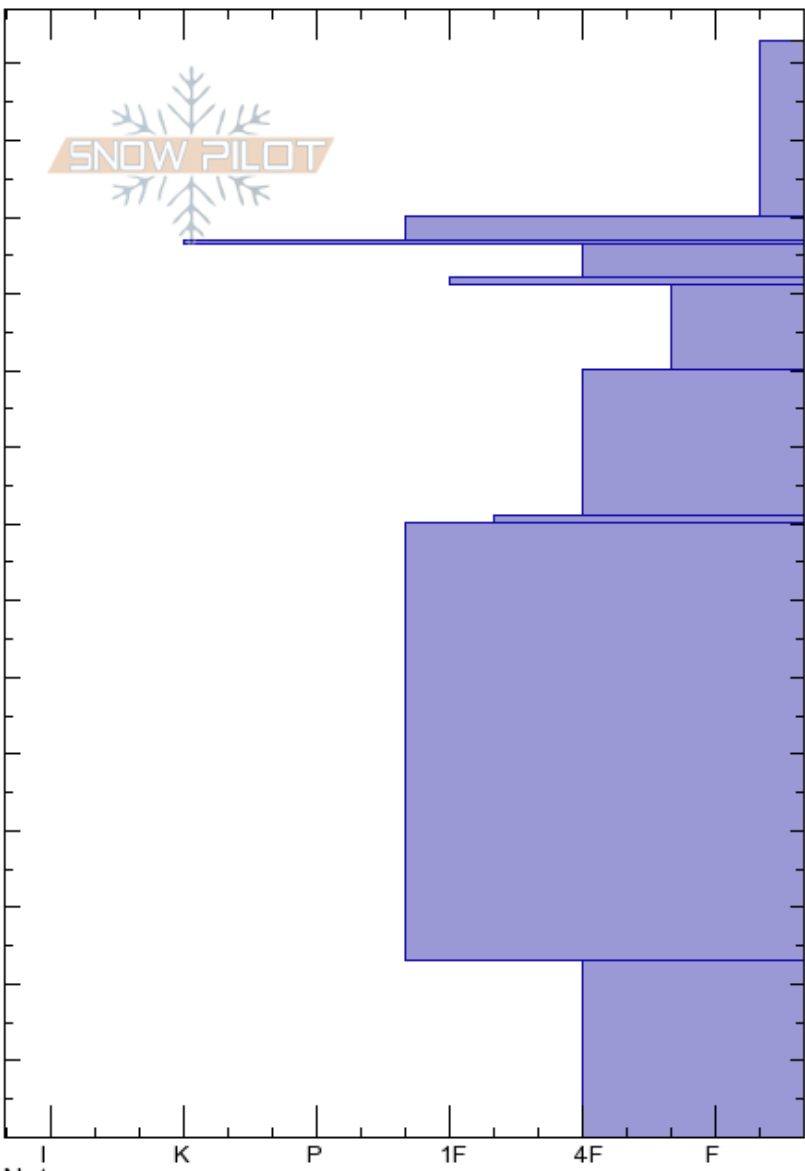

03/25/20 S Bitterroot
 Bitterroot
 MT
 Elevation: 7290 ft
 Aspect: 300°
 Specifics:

Travis Craft
 03/25/2020 - 1:30pm
 Co-ord: 45.40230N, -113.56020W
 Slope Angle: 15°
 Wind Loading:

Stability:
 Air Temperature: -5°C
 Sky Cover: OVC
 Precipitation: S1
 Wind: Calm

HS:143
 Layer Notes:
 23-0cm: Problematic layer

Height (cm)	Crystal		Moisture	ρ kg/m³	Stability tests & Layer comments
	Form	Size			
143					
140					
130	+(⋈)		D		
120	⊙⊙				
115	■				
110	⊠				
105	⊙⊙				
100	⊠				
90	●				
80	⊙⊙				
50	●				
20	∧	2-4			← PST52/130 (End) @22cm