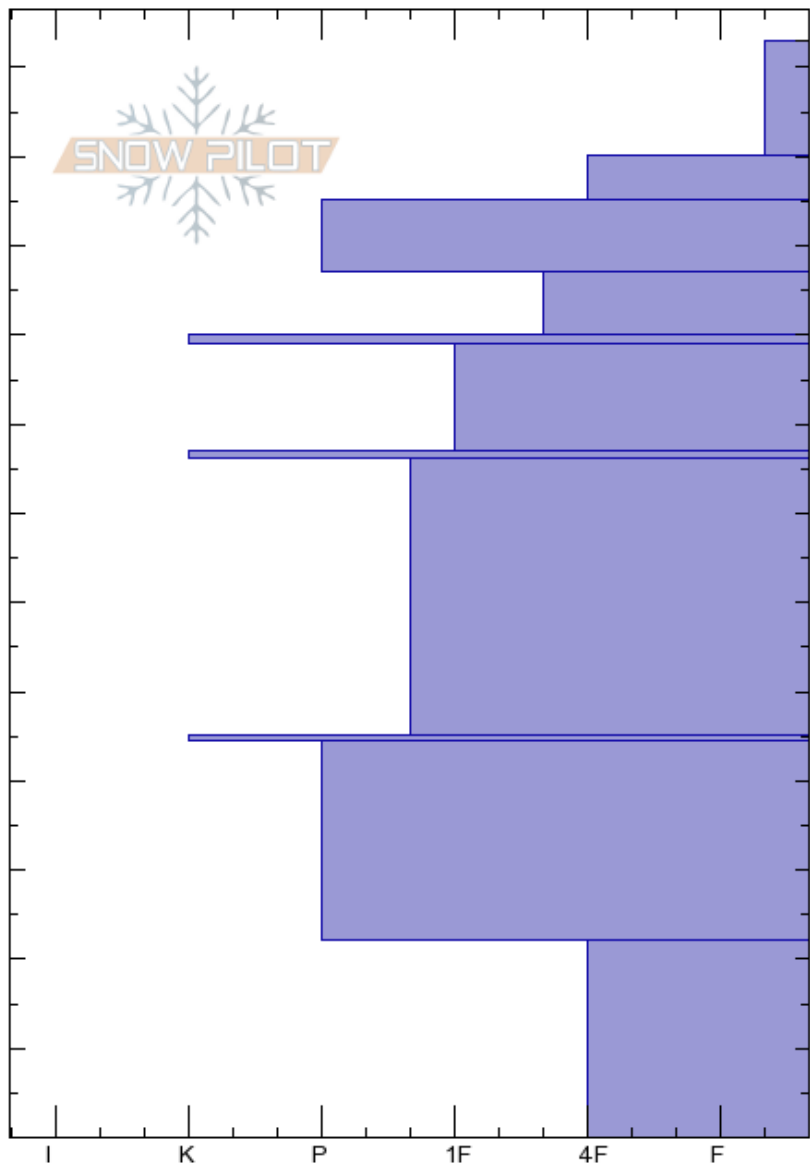

03/25/2020 SBitterroot Travis Craft
03/25/2020 - 11:30am
MT
 Co-ord: **45.62028N, -113.80566W**
 Elevation: **7290 ft**
 Aspect: **228°**
 Slope Angle: **24°**
 Wind Loading:
 Specifics:

Stability:
 Air Temperature: **-5°C**
 Sky Cover: **OVC**
 Precipitation: **S-1**
 Wind: **SW Light Breeze**
 HS:123 Layer Notes:

Altitude (ft)	Crystal		Moisture	ρ kg/m³	Stability tests & Layer comments
	Form	Size			
123					
120					
115	+(⚡)				
110	/				
105	⊙⊙				
100	⊖				
95	■				
90	○		D		
85	■				
80	●		M-W		
75	■				
70					
65	●		M		
60					
55	■				
50					
45	●		M		
40					
35					
30					
25					
20					
15	^	2-4	M		
10					
5					
0					