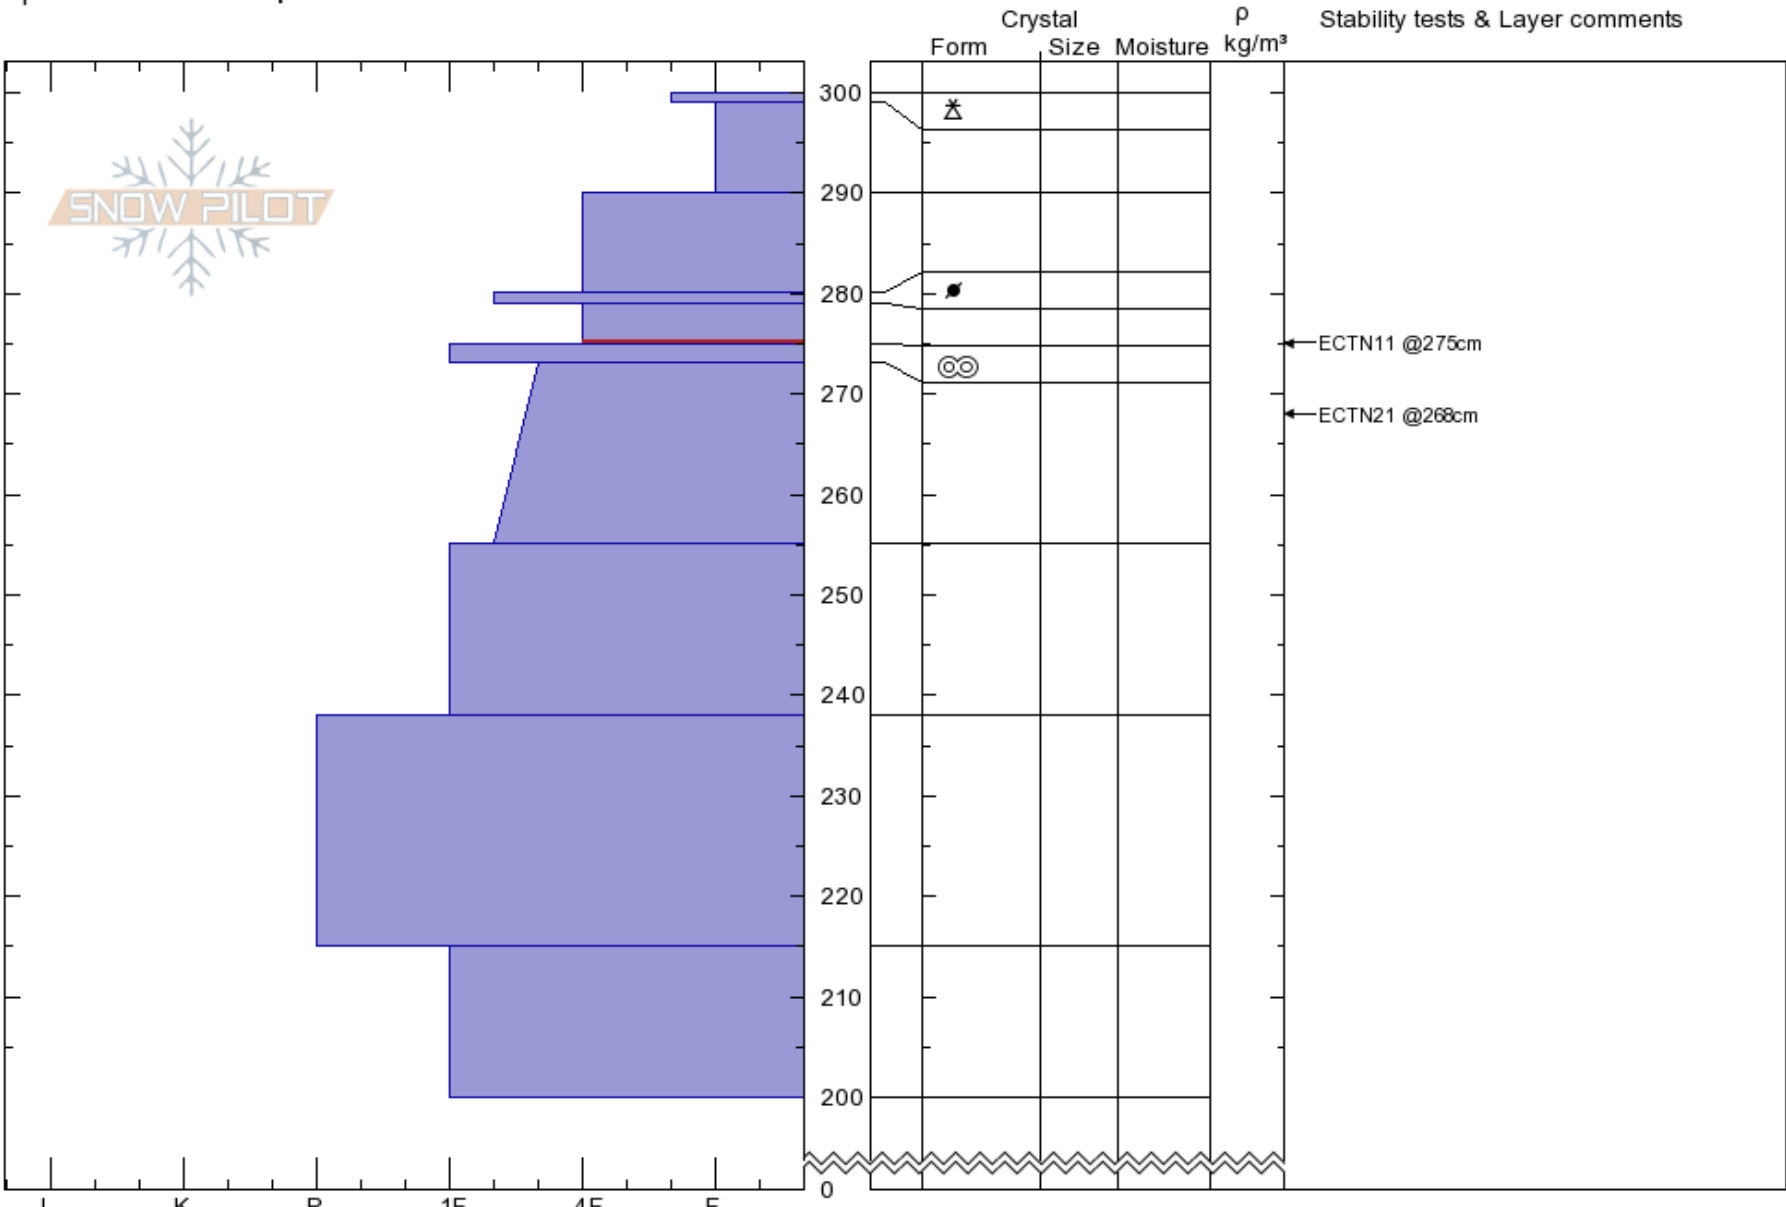

**north Woody Ridge**  
**Absaroka Range**  
**MT**  
 Elevation: **9588 ft**  
 Aspect: **295°**  
 Specifics: **We skied slope**

**Beau Fredlund**  
**03/25/2020 - 11:00am**  
 Co-ord: **45.00213N, -109.91641E**  
 Slope Angle: **28°**  
 Wind Loading:

Stability: **Good**  
 Air Temperature:  
 Sky Cover: **BKN**  
 Precipitation: **S-1**  
 Wind: **SW Moderate**

HS:300  
 Layer Notes:  
 279-275cm: **Problematic layer**

Notes: 25cms of settled new snow, as of noon today.