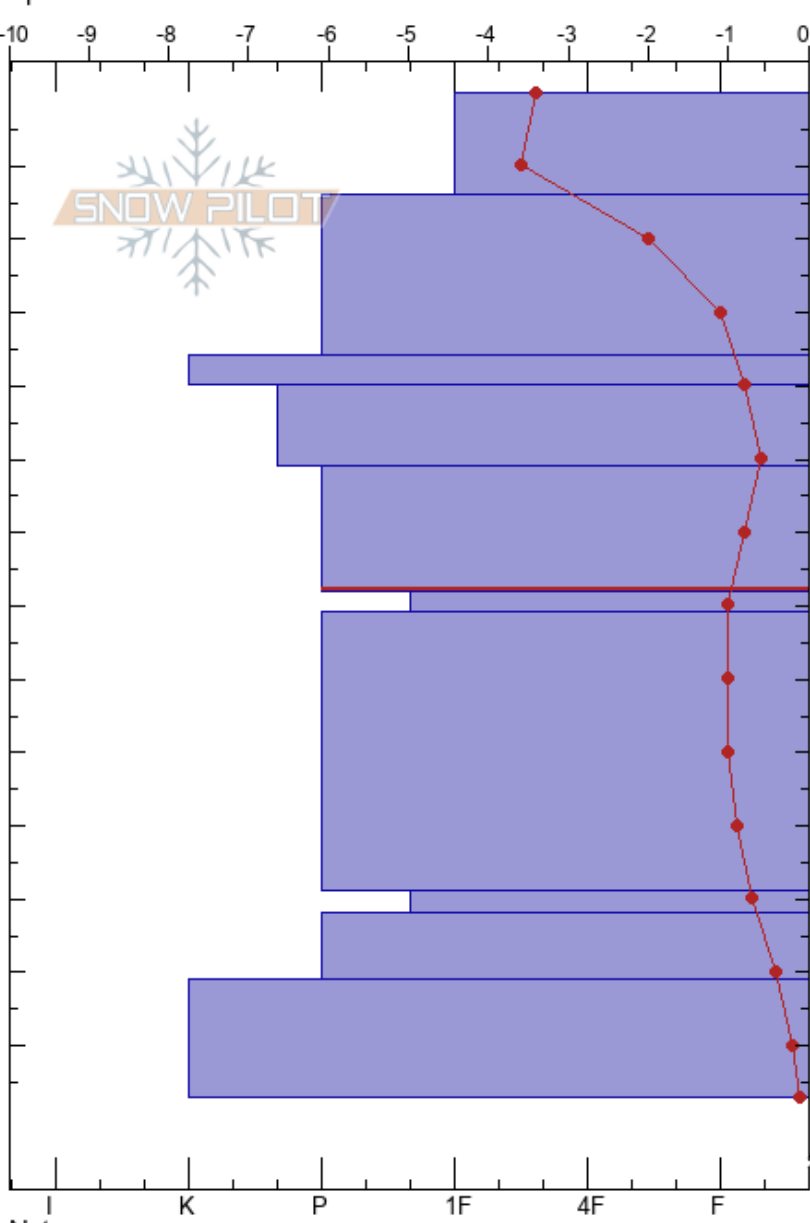

Eldborgar gil
 Southwest corner
 Iceland
 Elevation: 550 m
 Aspect: N
 Specifics:

Stefán Jökull Jakobsson
 25/03/2020 - 10:15
 Co-ord: 63.98530N, -21.62101W
 Slope Angle: 33°
 Wind Loading:

Stability:
 Air Temperature: -2°C
 Sky Cover: BKN
 Precipitation:
 Wind: S Calm

HS: 290
 PF: 5
 Layer Notes: 51-68cm: Problematic layer

Form	Crystal		ρ kg/m ³	Stability tests & Layer comments
	Size	Moisture		
Δ (Ø)	1-3(1)			
\varnothing	1			STM @14cm
=	1			
\varnothing	1.5-2			STM @51cm
\varnothing	0.5-1			
\varnothing	1			
\varnothing	0.5-1			
\varnothing	2-4			
\varnothing	1			
=				ECTX STH@137