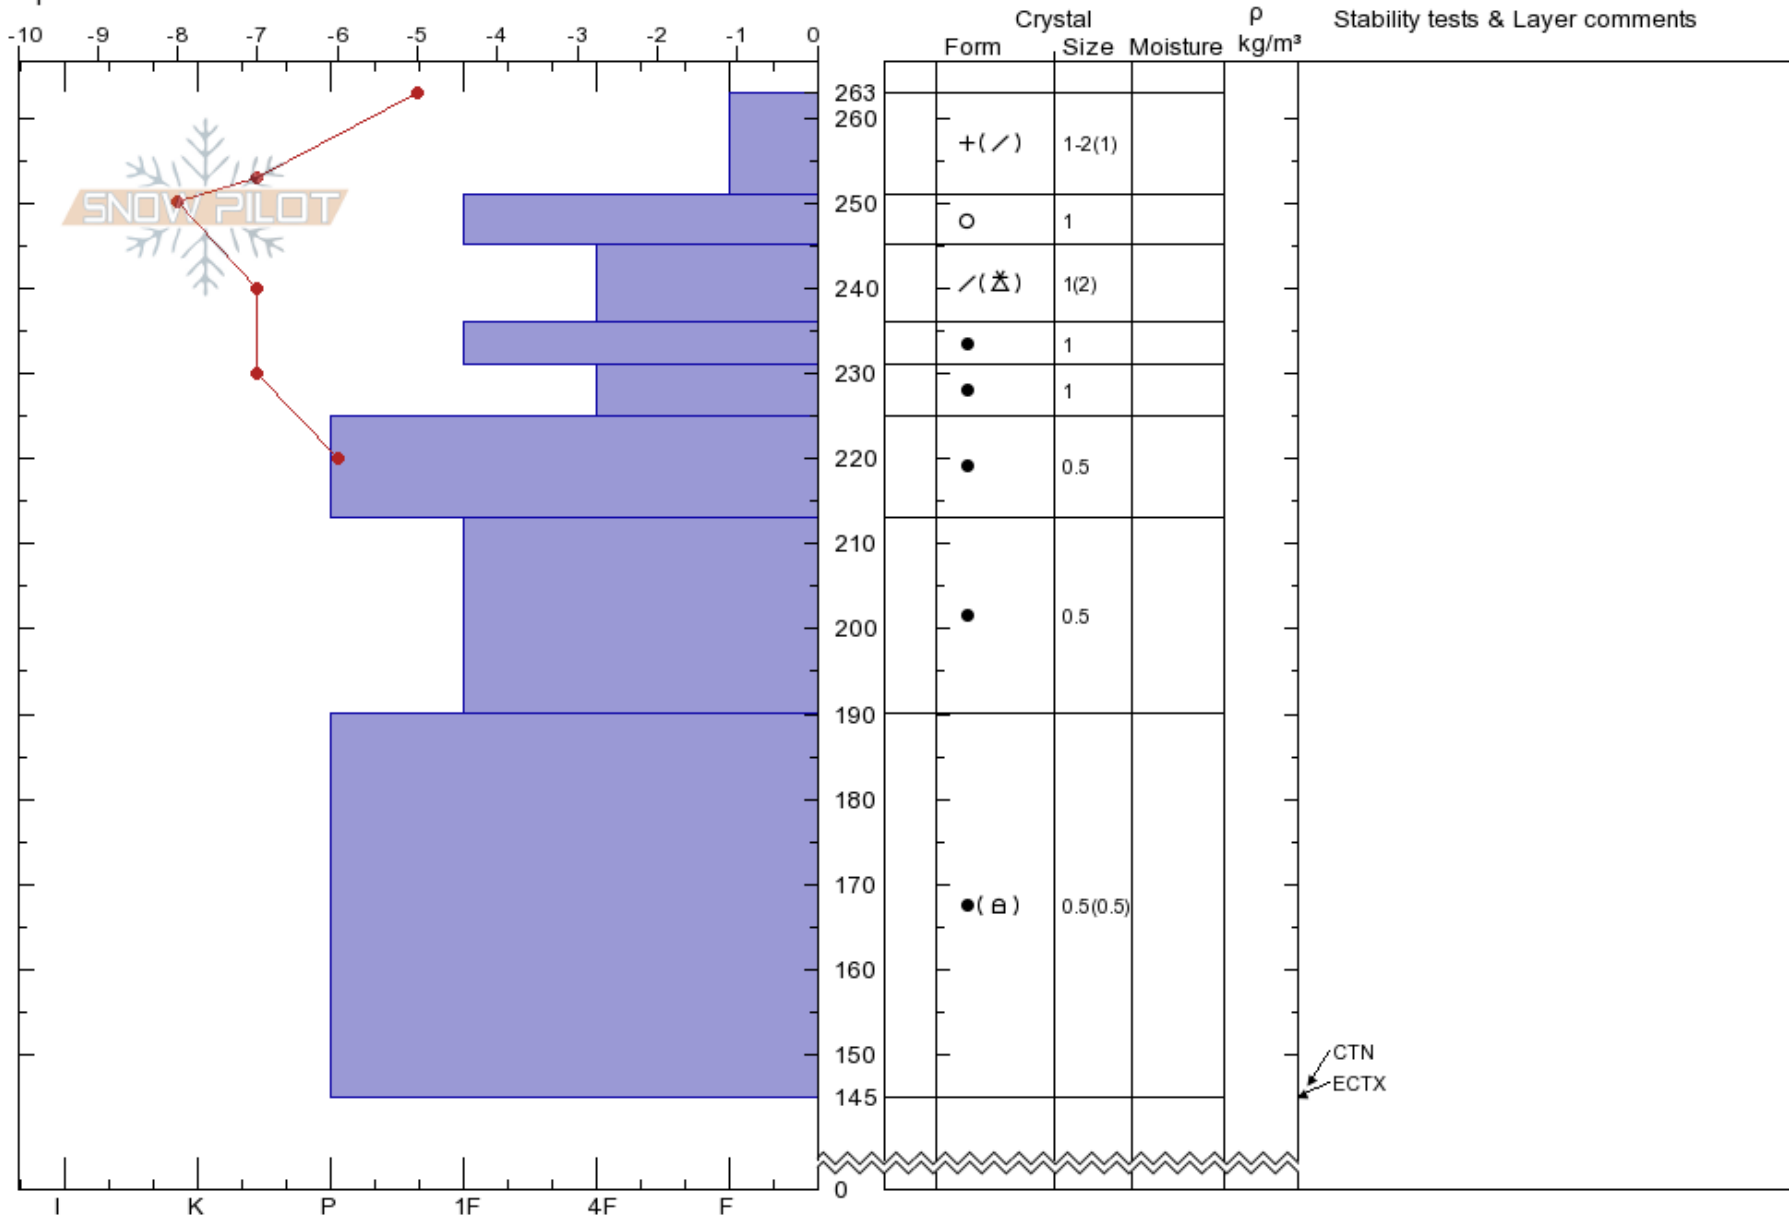

CardiffBowl_Pro1
 Wasatch Range
 UT
 Elevation: 2949 m
 Aspect: 229°
 Specifics:

Nathan Fry
 02/13/2020 - 1:30pm
 Co-ord: 12T VK 45199 93994
 Slope Angle: 13°
 Wind Loading: no

Stability: **Very Good** HS:263 Layer Notes:
 Air Temperature: -3°C PF:26 245-236cm:Problematic layer
 Sky Cover: **FEW**
 Precipitation: **NO**
 Wind: **NW Light Breeze**