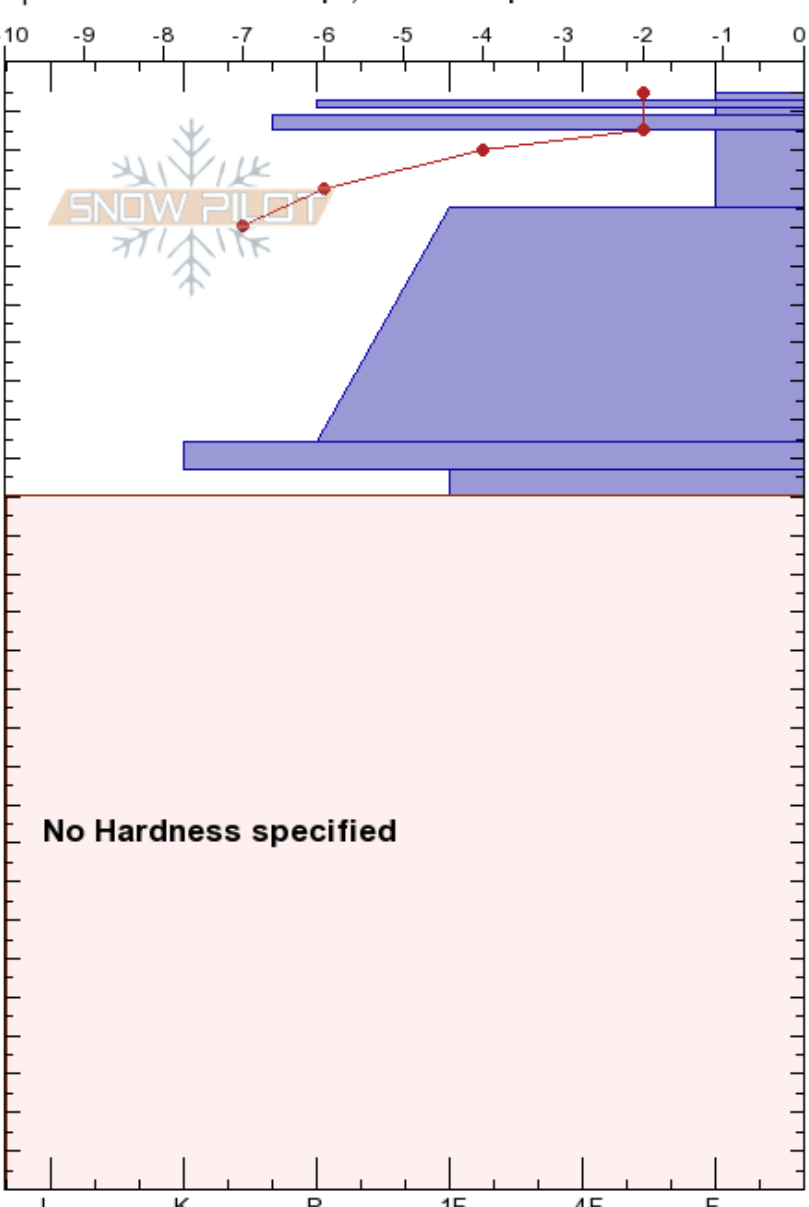

Starr_Toledo Bowl
 Wasatch Range
 UT
 Elevation: 9834 ft
 Aspect: SW
 Specifics: Ski tracks on slope; We skied slope

Banning Starr
 02/13/2020 - 2:00pm
 Co-ord: 40.59675N, -111.64249W
 Slope Angle: 36°
 Wind Loading:

Stability:
 Air Temperature: -3°C
 Sky Cover: CLR
 Precipitation: NO
 Wind: Calm

HS:285
 PF:35
 Layer Notes:
 281-279cm: Problematic layer
 180-0cm: No Observations

Depth (cm)	Crystal			ρ kg/m³	Stability tests & Layer comments
	Form	Size	Moisture		
285	□	0.5			
285	+(□)	1	D		
270	⊙⊙	0.3	D		CT7, Q2 @275cm
260	⊠	0.5	D		CT3, Q2 @275cm
250	⊙⊙				ECTN9 @275cm follow this layer
240	⊠	0.5	D		CT28, Q2 @254cm
220	.	0.3	D		
190	⊙⊙	0.3	D		
180	⊠	0.5	D		
170-180					180-0cm: No Observations