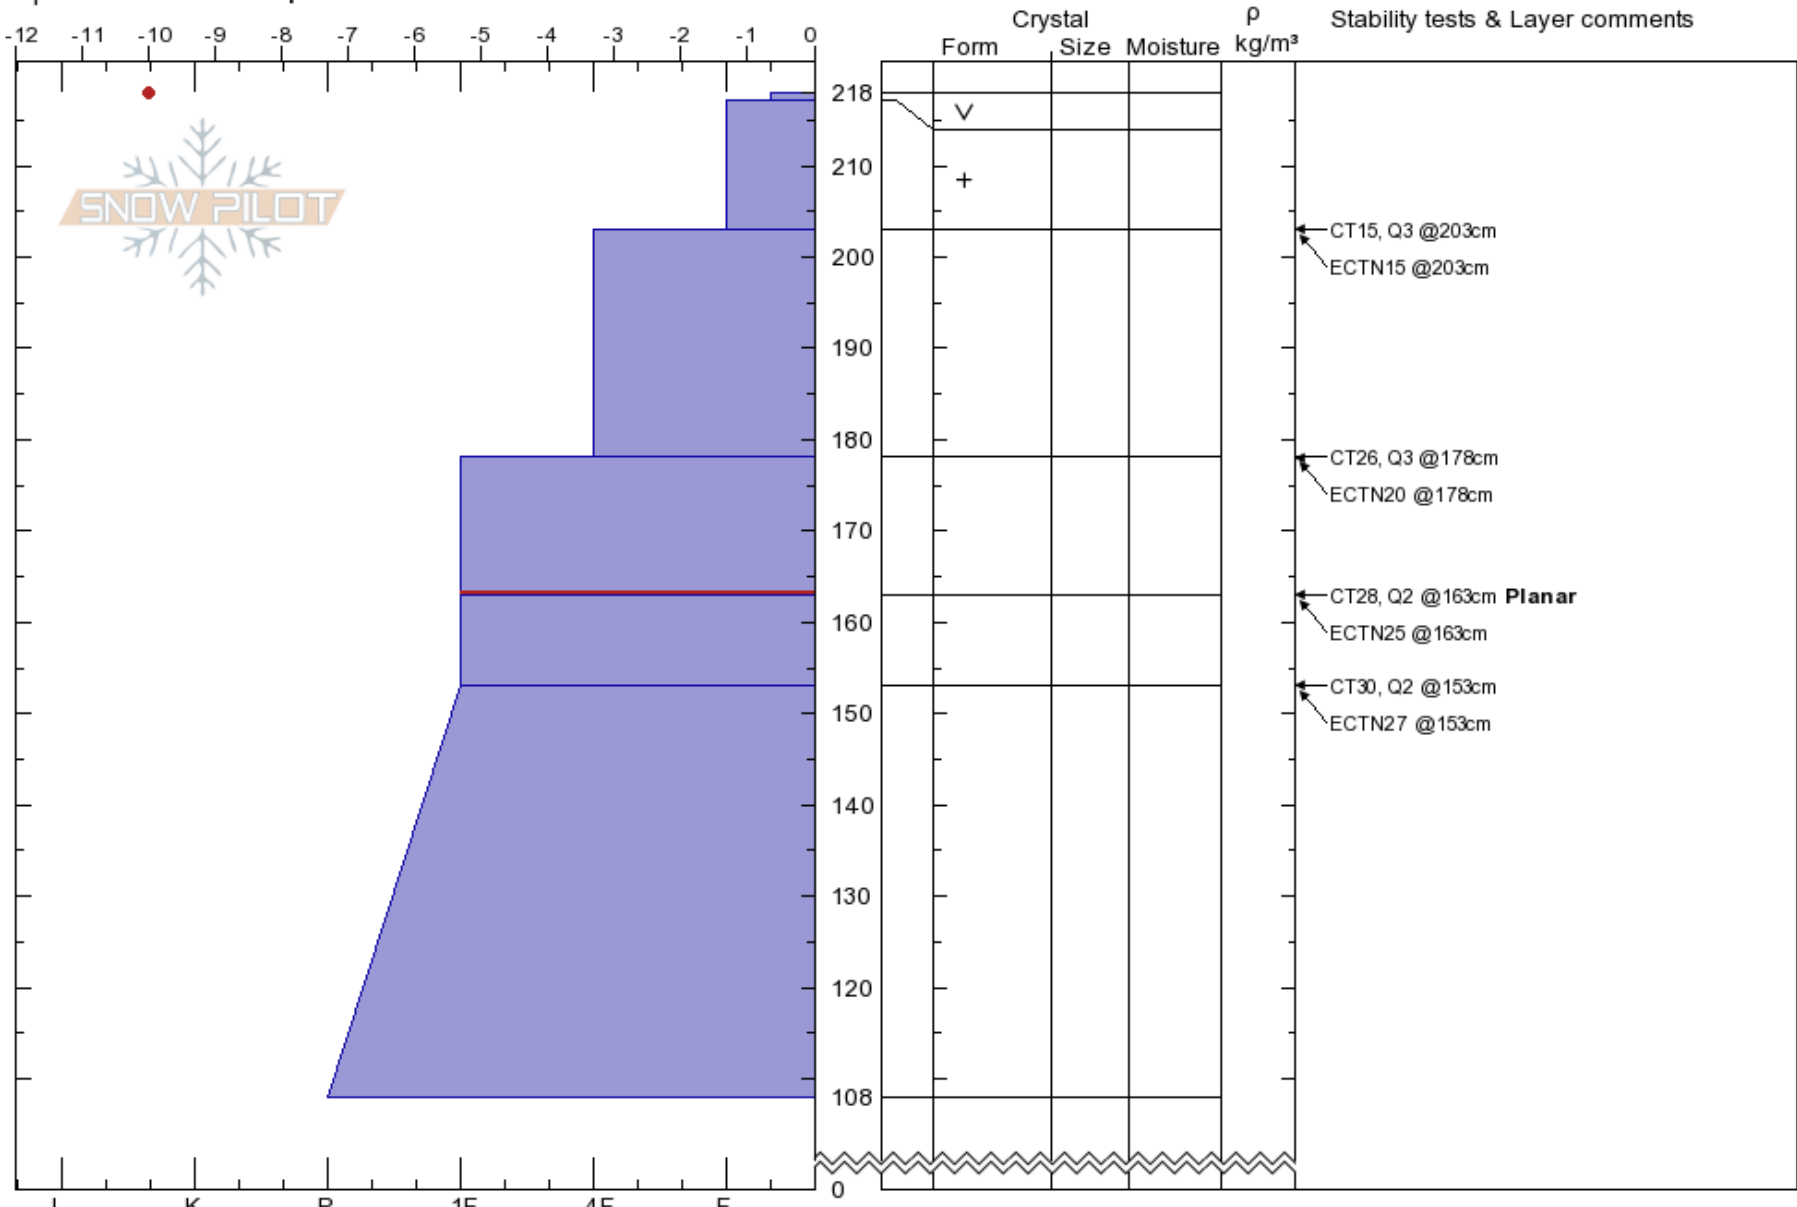

02132020LostTrailBC  
 Bitterroot  
 ID  
 Elevation: 7157 ft  
 Aspect: 38°  
 Specifics: We skied slope

Geoff Fast  
 02/13/2020 - 12:00pm  
 Co-ord: 45.70096N, -114.02710W  
 Slope Angle: 30°  
 Wind Loading: yes

Stability: Good  
 Air Temperature: -10°C  
 Sky Cover: FEW  
 Precipitation: NO  
 Wind: SW Moderate

HS:218  
 PF:55  
 PS:30  
 178-163cm:Problematic layer

Notes: