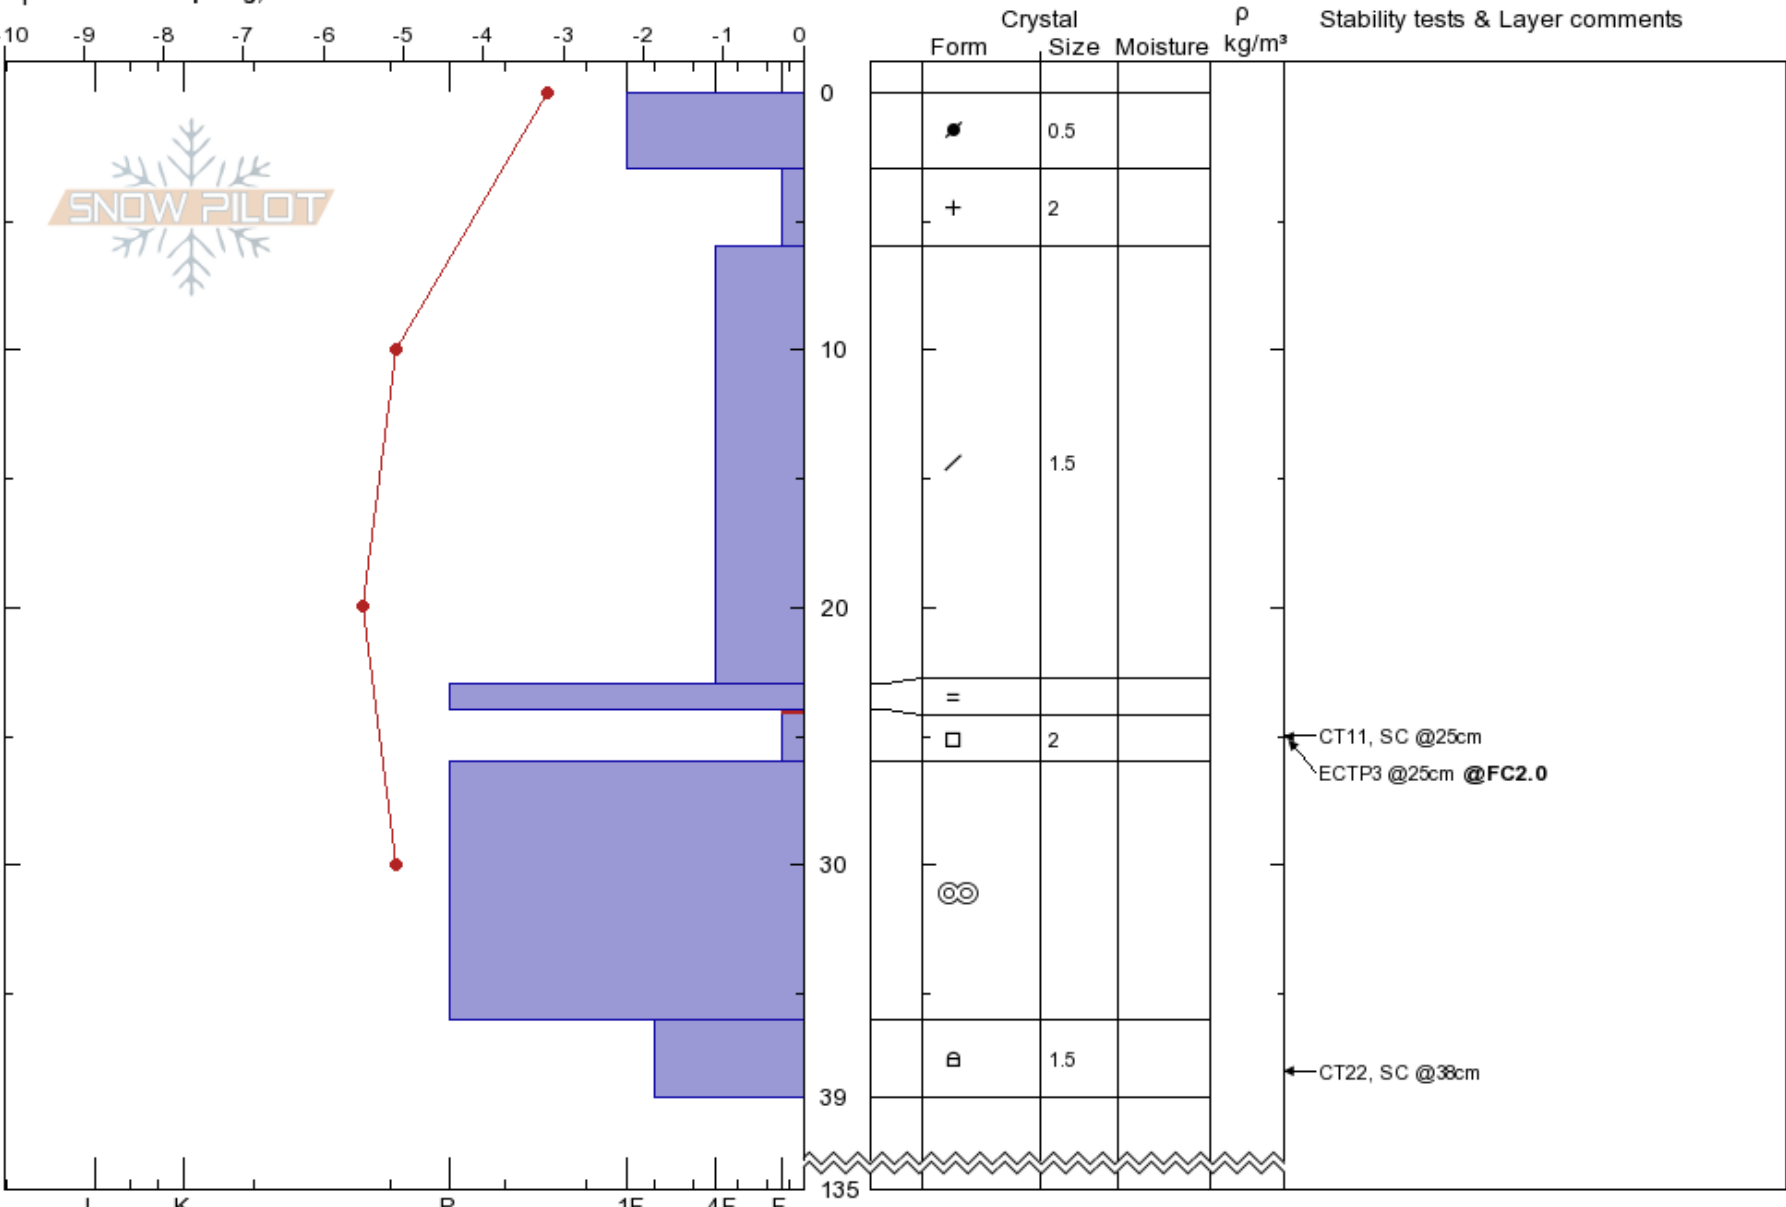

N. stugan Välliste
 Vålådalen
 Sweden
 Elevation: 809 m
 Aspect:
 Specifics: Collapsing, localized

Karin Trolin
 14/01/2020 - 12:00
 Co-ord: 63.27362N, 13.15961E
 Slope Angle: 25°
 Wind Loading: previous

Stability:
 Air Temperature: -1°C
 Sky Cover: OVC
 Precipitation: NO
 Wind: SW Moderate
 HS:135
 Layer Notes:
 24-26cm: Problematic layer

Notes: