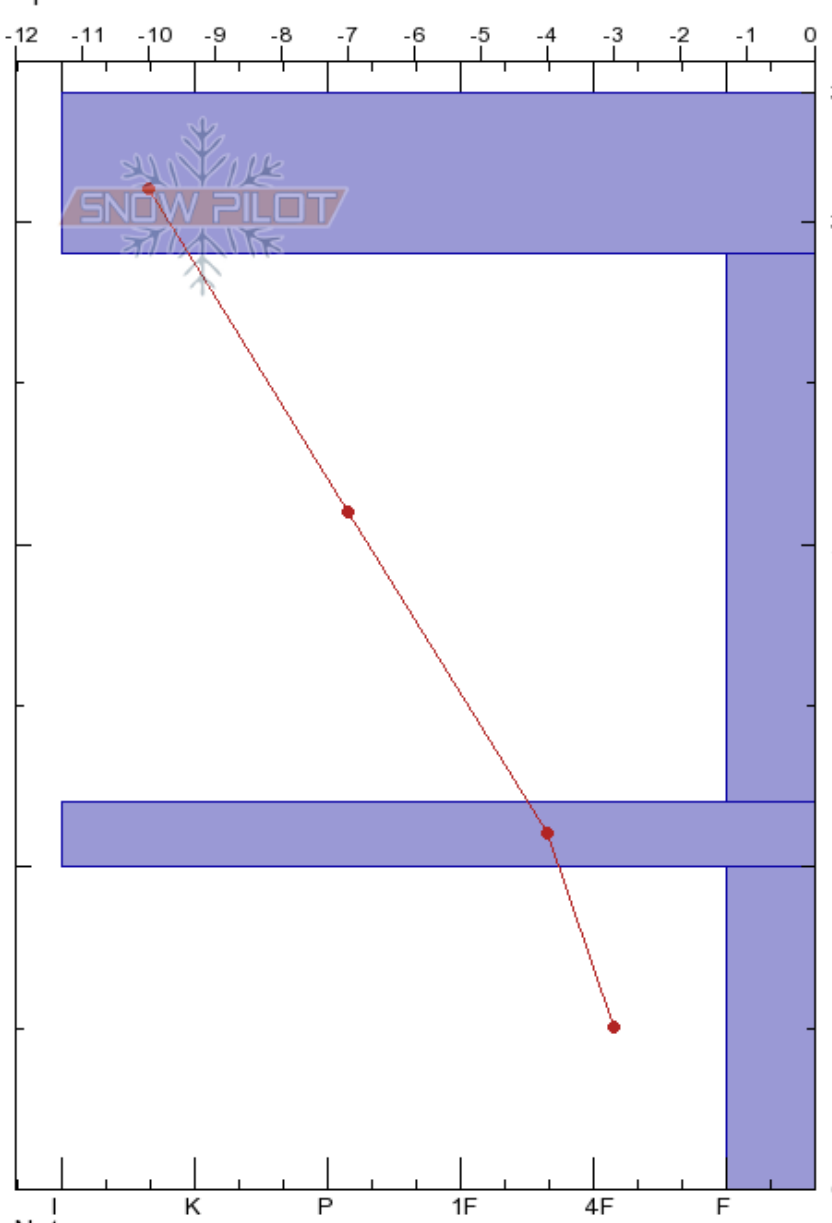

History Rock South
 Gallatin Range-N
 MT
 Elevation: 7975 ft
 Aspect: 170°
 Specifics:

Cole Oshiro-Leavitt
 11/07/2019 - 10:54am
 Co-ord: 45.48118N, -111.02191W
 Slope Angle: 11°
 Wind Loading:

Stability:
 Air Temperature: 1°C
 Sky Cover: SCT
 Precipitation: NO
 Wind: SE Light Breeze

HS:34
 PF:20
 29-12cm: Problematic layer

Form	Crystal		ρ kg/m ³	Stability tests & Layer comments
	Size	Moisture		
				← ECTN7 @29cm Stout crust brk
				← ECTN18 @23cm

Notes: