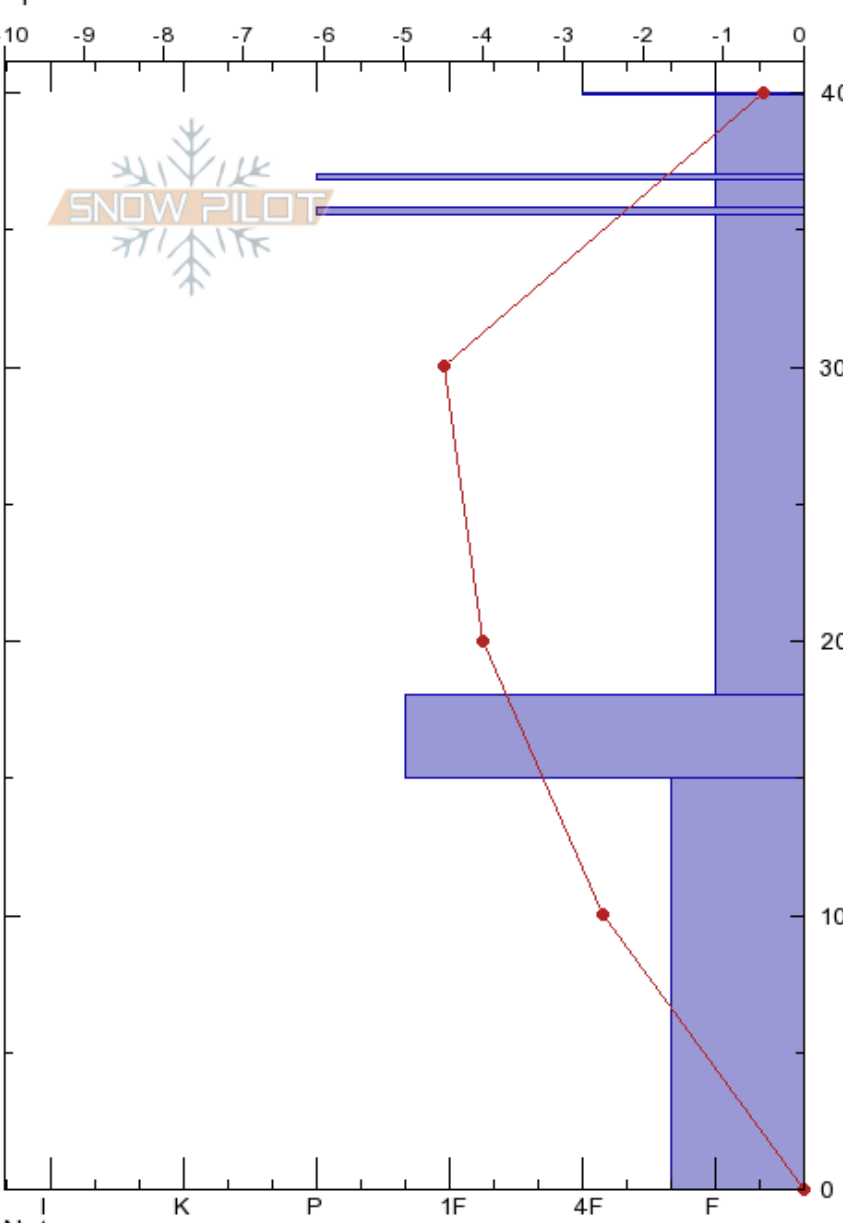

Targhee near Peaked  
 Teton Range  
 WY  
 Elevation: 9591 ft  
 Aspect: N  
 Specifics:

Lisa Van Sciver  
 11/07/2019 - 11:00am  
 Co-ord: 43.77611N, -110.92801W  
 Slope Angle: 34°  
 Wind Loading:

Stability:  
 Air Temperature: 0°C  
 Sky Cover: FEW  
 Precipitation: NO  
 Wind: Calm

HS:40  
 PF:40  
 Layer Notes:  
 18-15cm: decomposing crust  
 15-0cm: formed into some cluster  
 15-0cm: Problematic layer

| Form | Crystal |  | Moisture | ρ<br>kg/m³ | Stability tests & Layer comments        |
|------|---------|--|----------|------------|---|
|      | Size    |  |          |            |   |
| ∇    | 2       |  |          |            |   |
| ⊙⊙   |         |  |          |            |   |
| ⊠    | 0.5-1   |  |          |            |   |
| ⊙⊙   |         |  |          |            |   |
| □    | 0.5-1   |  |          |            |   |
| ⊙⊙   |         |  |          |            |   |
|      |         |  |          |            |   |
| □    | 0.5-2   |  |          |            |   |
|      |         |  |          |            |   |
| ⊙⊙   |         |  |          |            | 18-15cm: <b>decomposing crust</b>       |
|      |         |  |          |            |   |
| □(∧) | 1-2(3)  |  |          |            | 15-0cm: <b>formed into some cluster</b> |