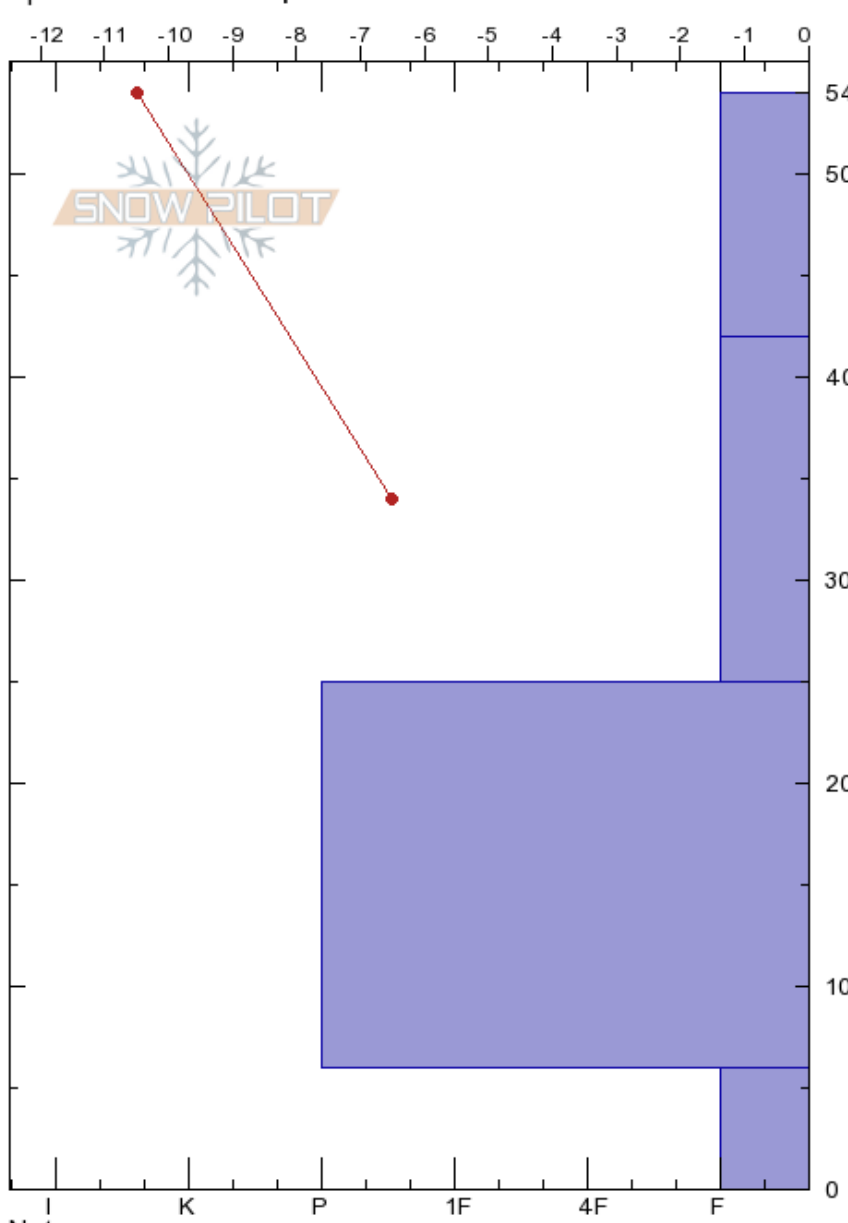

Early Season Hasty Zach Ryan
 Indian Peaks, Front Range 1/07/2019 - 11:40am

CO Co-ord: 40.07000N, -105.58167W
 Elevation: 10840 ft Slope Angle: 34°
 Aspect: NE Wind Loading: no
 Specifics: We skied slope

Stability: HS:54 Layer Notes:
 Air Temperature: -3.5°C 6-0cm: Problematic layer
 Sky Cover: CLR
 Precipitation: NO
 Wind: NW Calm

Form	Crystal		ρ kg/m ³	Stability tests & Layer comments
	Size	Moisture		
□	1			
□	2			
⊖	1-1.5			
A	2-3			← CT21, Q3 @6cm collapse ground