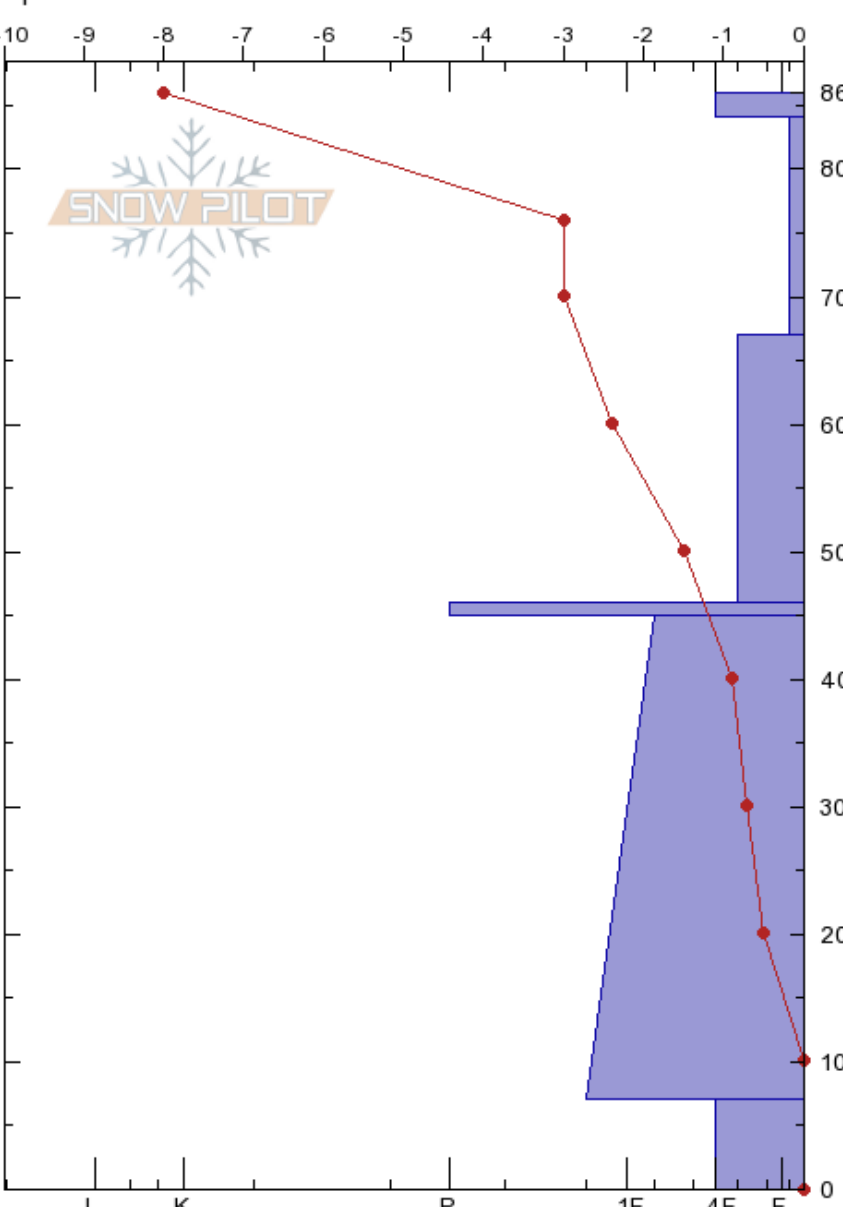

Back of Looney Tunes
 Ominecas
 BC
 Elevation: 1777 m
 Aspect: S
 Specifics:

Kelly Cytko
 05/11/2019 - 13:10
 Co-ord: 56.61004N, -126.16794W
 Slope Angle: 20°
 Wind Loading: no

Stability:
 Air Temperature: -8°C
 Sky Cover: BKN
 Precipitation: NO
 Wind: NE Light Breeze

HS:86
 PF:70
 Layer Notes:

Form	Crystal		ρ kg/m ³	Stability tests & Layer comments
	Size	Moisture		
+	1	D		
+	2	D		
+	1	D		← CT2, RP @67cm
⊙	10	D		← CT11, RP @46cm ← CT13, RP @46cm
/	1	D		← CT17, RP @40cm ← CT21, RP @40cm
□	1	D		