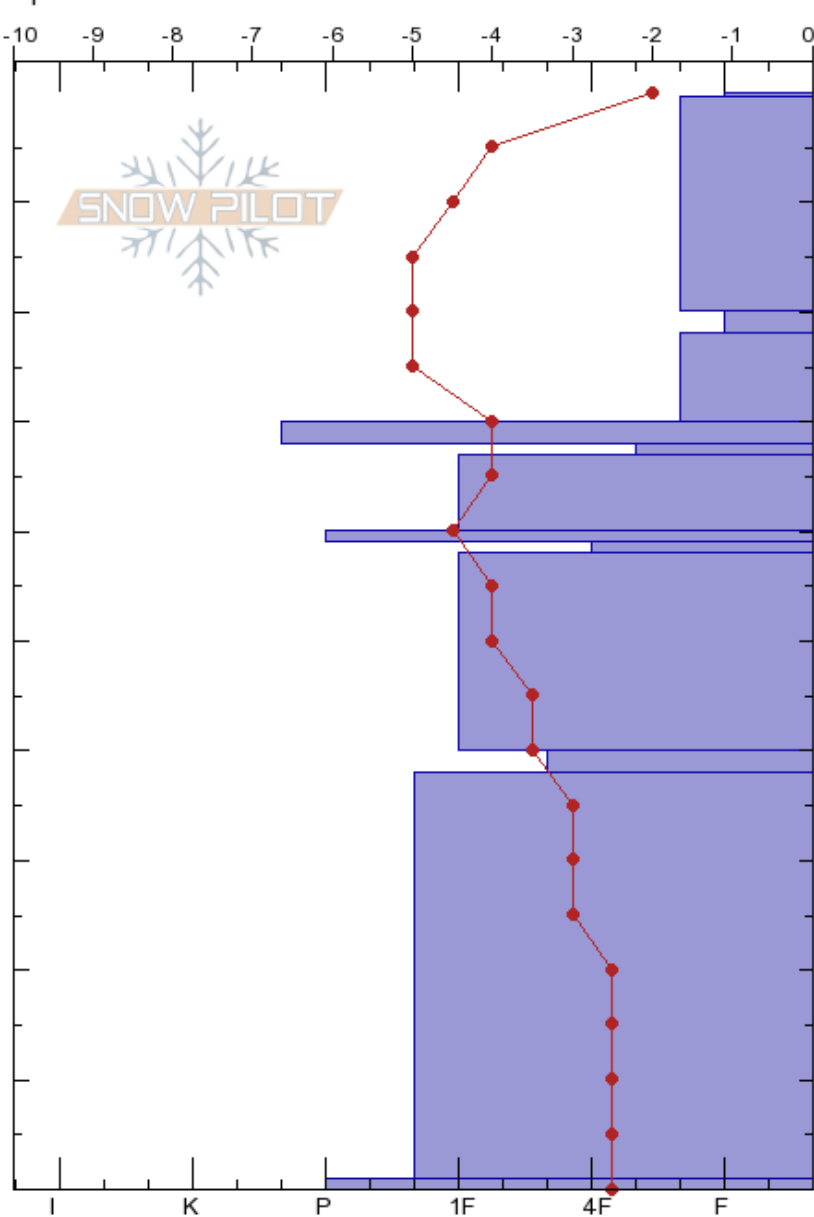

Mt Gla.Martial.cumbre
 Glaciar Martial
 Argentina
 Elevation: 1257 m
 Aspect: E
 Specifics:

GONZALO VALDES
 03/10/2019 - 03:00
 Co-ord: -54.78775S, -68.41637W
 Slope Angle: 33°
 Wind Loading: yes

Stability:
 Air Temperature: -1.5°C
 Sky Cover: BKN
 Precipitation: NO
 Wind: W Moderate

Layer Notes

Form	Crystal		ρ kg/m³	Stability tests
	Size	Moisture		
/	0.5			
/(□)	0.5		20	
/(□)	0.5 ()		20	
⋆	3		20	CT4, SP @21cm
/(□)	0.5 ()			
⊙			30	CT11, PC @32cm
□(●)	0.5 ()			
●(●)	0.5 ()			
=			21	
⊖(●)	0.5 ()			
.	0.5		29	
.(⊖)			29	CT24, RP @60cm
.	0.5			
⊙				

Notes: HS 200 cm. HST 30 cm.