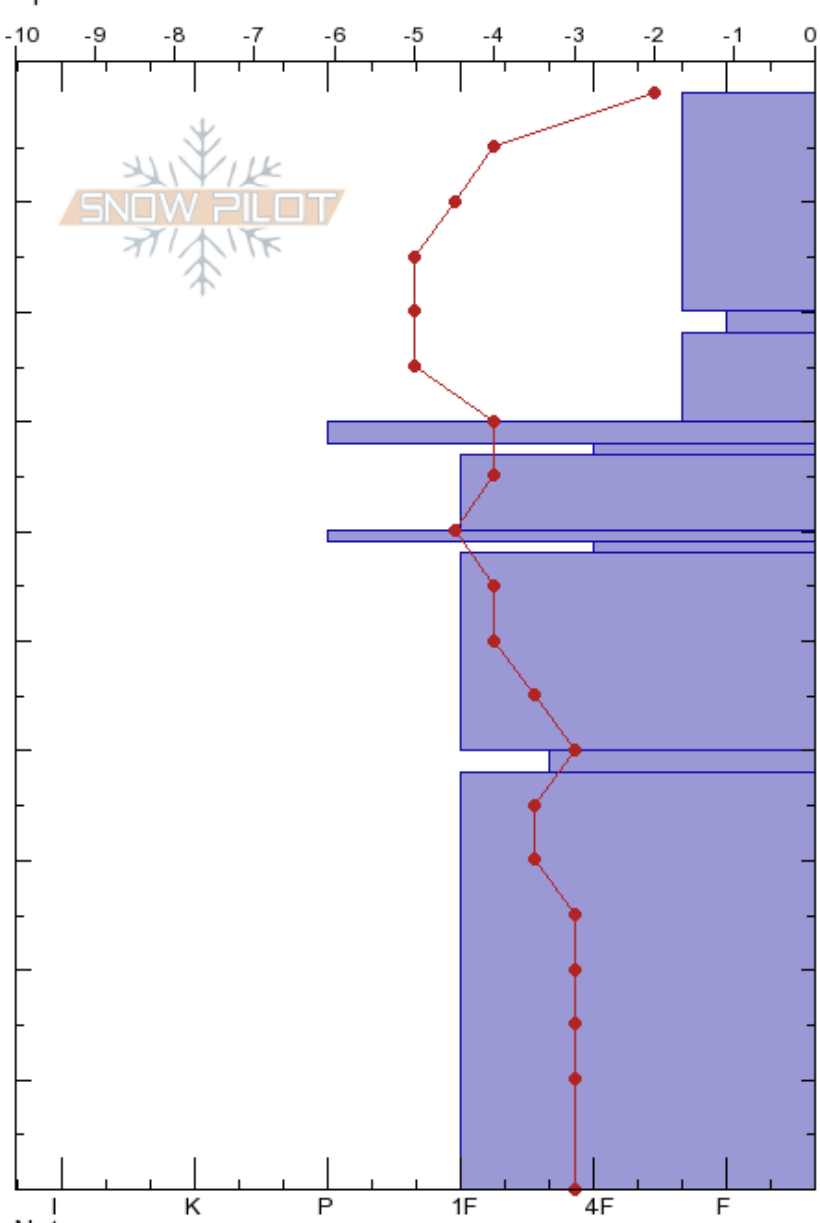

**Mt Gla.Martial.cumbre** **GONZALO VALDES**  
**Glaciar Martial** **03/10/2019 - 16:00**  
**Argentina** Co-ord:  
 Elevation: **1257 m** Slope Angle: **33°**  
 Aspect: **E** Wind Loading: **yes**  
 Specifics:

Stability:  
 Air Temperature: **-1.5°C** Stability Test Notes  
 Sky Cover: **BKN**  
 Precipitation: **NO**  
 Wind: **SW Moderate**

Layer Notes

Form	Crystal		ρ kg/m³	Stability tests
	Size	Moisture		
☐			20	
∕ (☐)	0.5 ( )		20	
⊗	3			CT3, SP @20cm
∕				
⊙⊙			30	
⊖				
•				
⊙⊙			21	
⊖	0.5			
•		0.5	29	
⊖	0.5		29	
•				

Notes: HS 200 cm